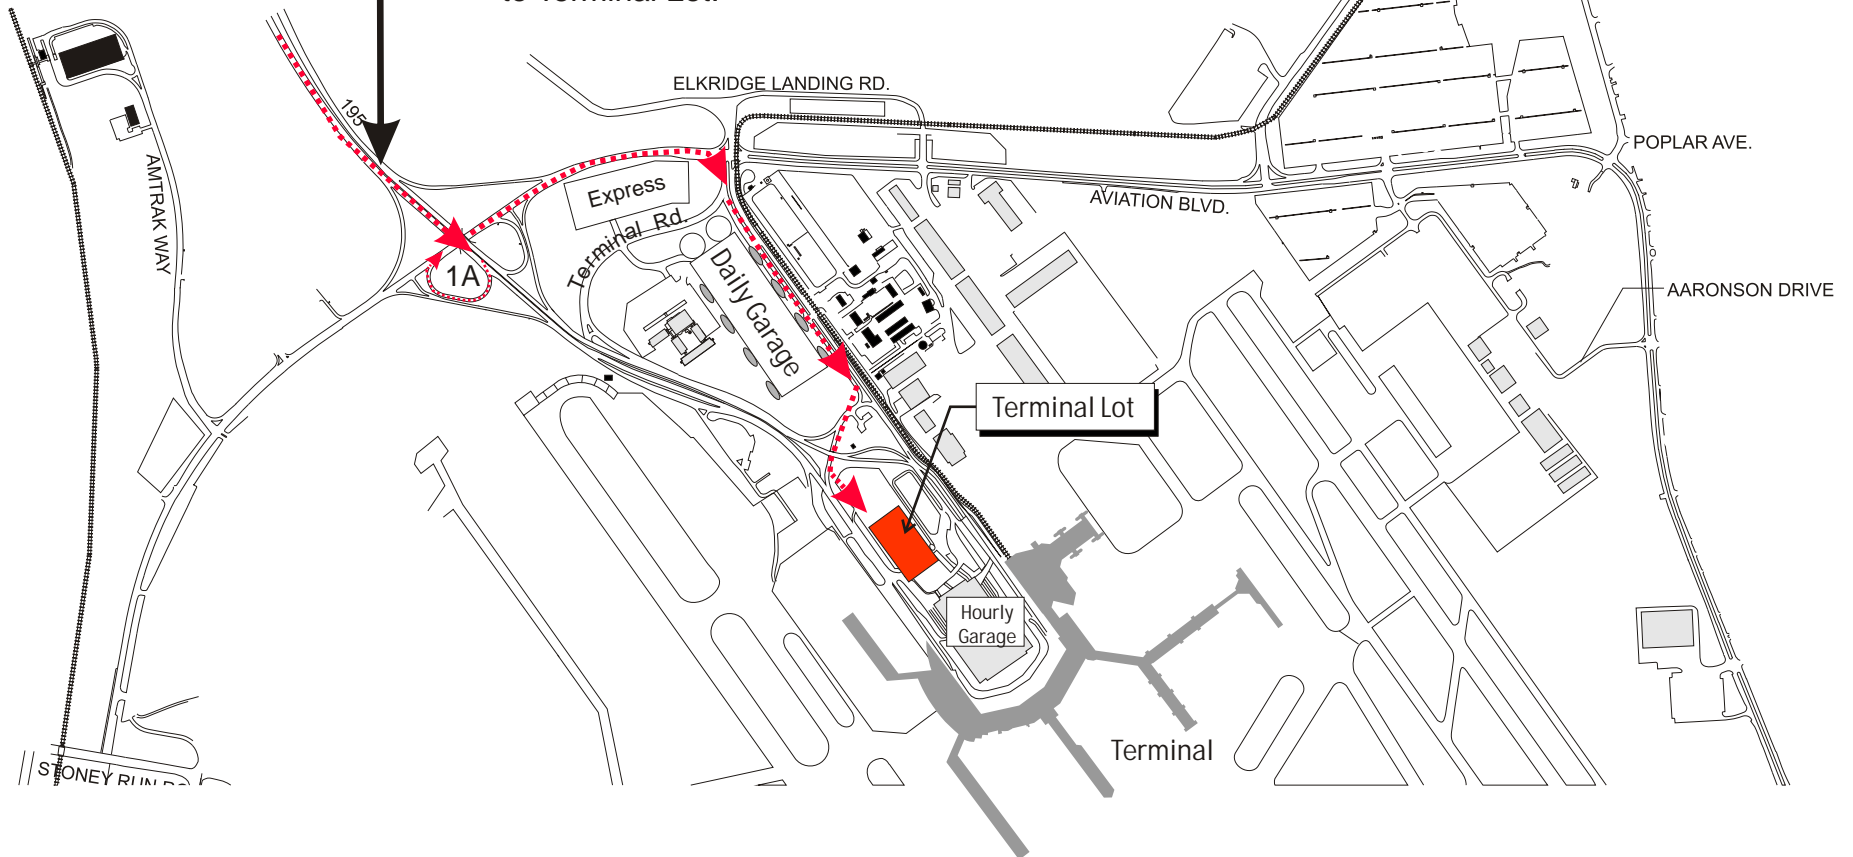

Route to Live TV Staging Area

I-195 East to Exit 1A (Aviation Blvd/MD-170 North)

170 North to Terminal Road (2nd traffic signal)

Turn right and move to left lane immediately.

Turn left at traffic signal on to Elm Rd. (prior to Daily Garage)

Proceed 1/4 mile, bear right, then immediately bear left.

Go past "Authorized Vehicles Only" sign & under bridge to Terminal Lot.

Live TV Staging Area Location Map

July 2009