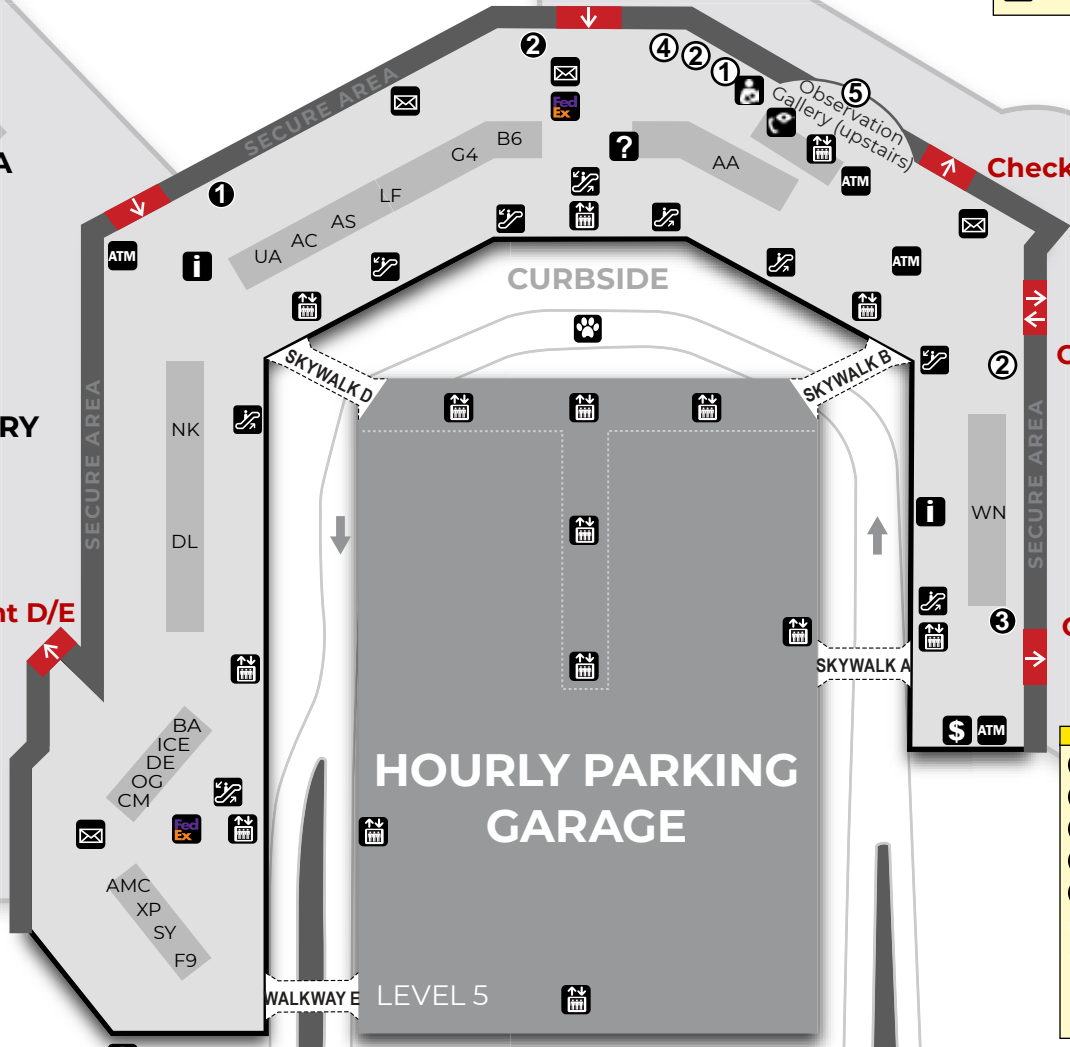

B

Checkpoint B

SOUTHWEST
(Enter through Checkpoint A, B or C)

A

Checkpoint A

CONCESSIONS	
①	Ledo Pizza
②	Dunkin Donuts
③	
④	Brother's BBQ Pitstop
⑤	Sky Azure Bar
①	Hudson News
②	Onsite News
③	Stellar News

HOURLY PARKING GARAGE

LEVEL 5

CONCOURSE A/B/C MAP

SERVICES

-  Security Checkpoint
-  ATM Machine
-  Elevator
-  Escalator
-  Pet Relief Area
-  Nursing Station
-  Water Refill Station
-  Vending Machine

CURBSIDE CONCESSIONS

1 R&R Seafood Bar	1 Hudson News
2 Tony & Benny's Pizza	2 Sock It To You
3 Potbelly Sandwich Works	3 America!
4 Gachi Sushi	4 InMotion
5 Auntie Anne's Pretzels/Cinnabon	5 Marika
6	6 Socks Express
7	7 Sunglass Hut
8 Martini	8 Fashion Spa House
9 Flying Dog Brewery	9 M.A.C. Cosmetics
10 Mayorga Coffee	10 The Body Shop
11 Nalley Fresh	11 White House Black Market
12 Arby's	12 Pandora
13 Chipotle	13 Everything Blings
14 McDonald's	14 Farmer's Market
15 Leann Chin	15 Hudson News
16 Chick-fil-A	16 Tech Showcase
17 Pinkberry	17 Onsite News
18 Jamba Juice	18 NYS Collection
19 Auntie Anne's Pretzels	19 Marshall Rouso
20 Zona Cocina	20 Drama MaMa Bookshop
21 Starbucks	21 Abrin Fashion House
22 Subway	22 Zoom Systems
23 Ledo Pizza	23
24	24 ZAAF
25	25
26 Gachi House of Sushi	26 Tumi
27 Obyrcki's	27 Kieh's
28 Dunkin Donuts / Baskin Robbins	28 Fran's Organic Bodycare
29 Silver Diner	29 Onsite News
30 The Firkin & Flyer	30 Stellar News
31 Rita's Italian Ice	31 Minute Suites
32 Qdoba	32 District Market
33 Einstein's Bagels	
34 Harbor Grille	
35	
36	
37 Miss Shirley's	