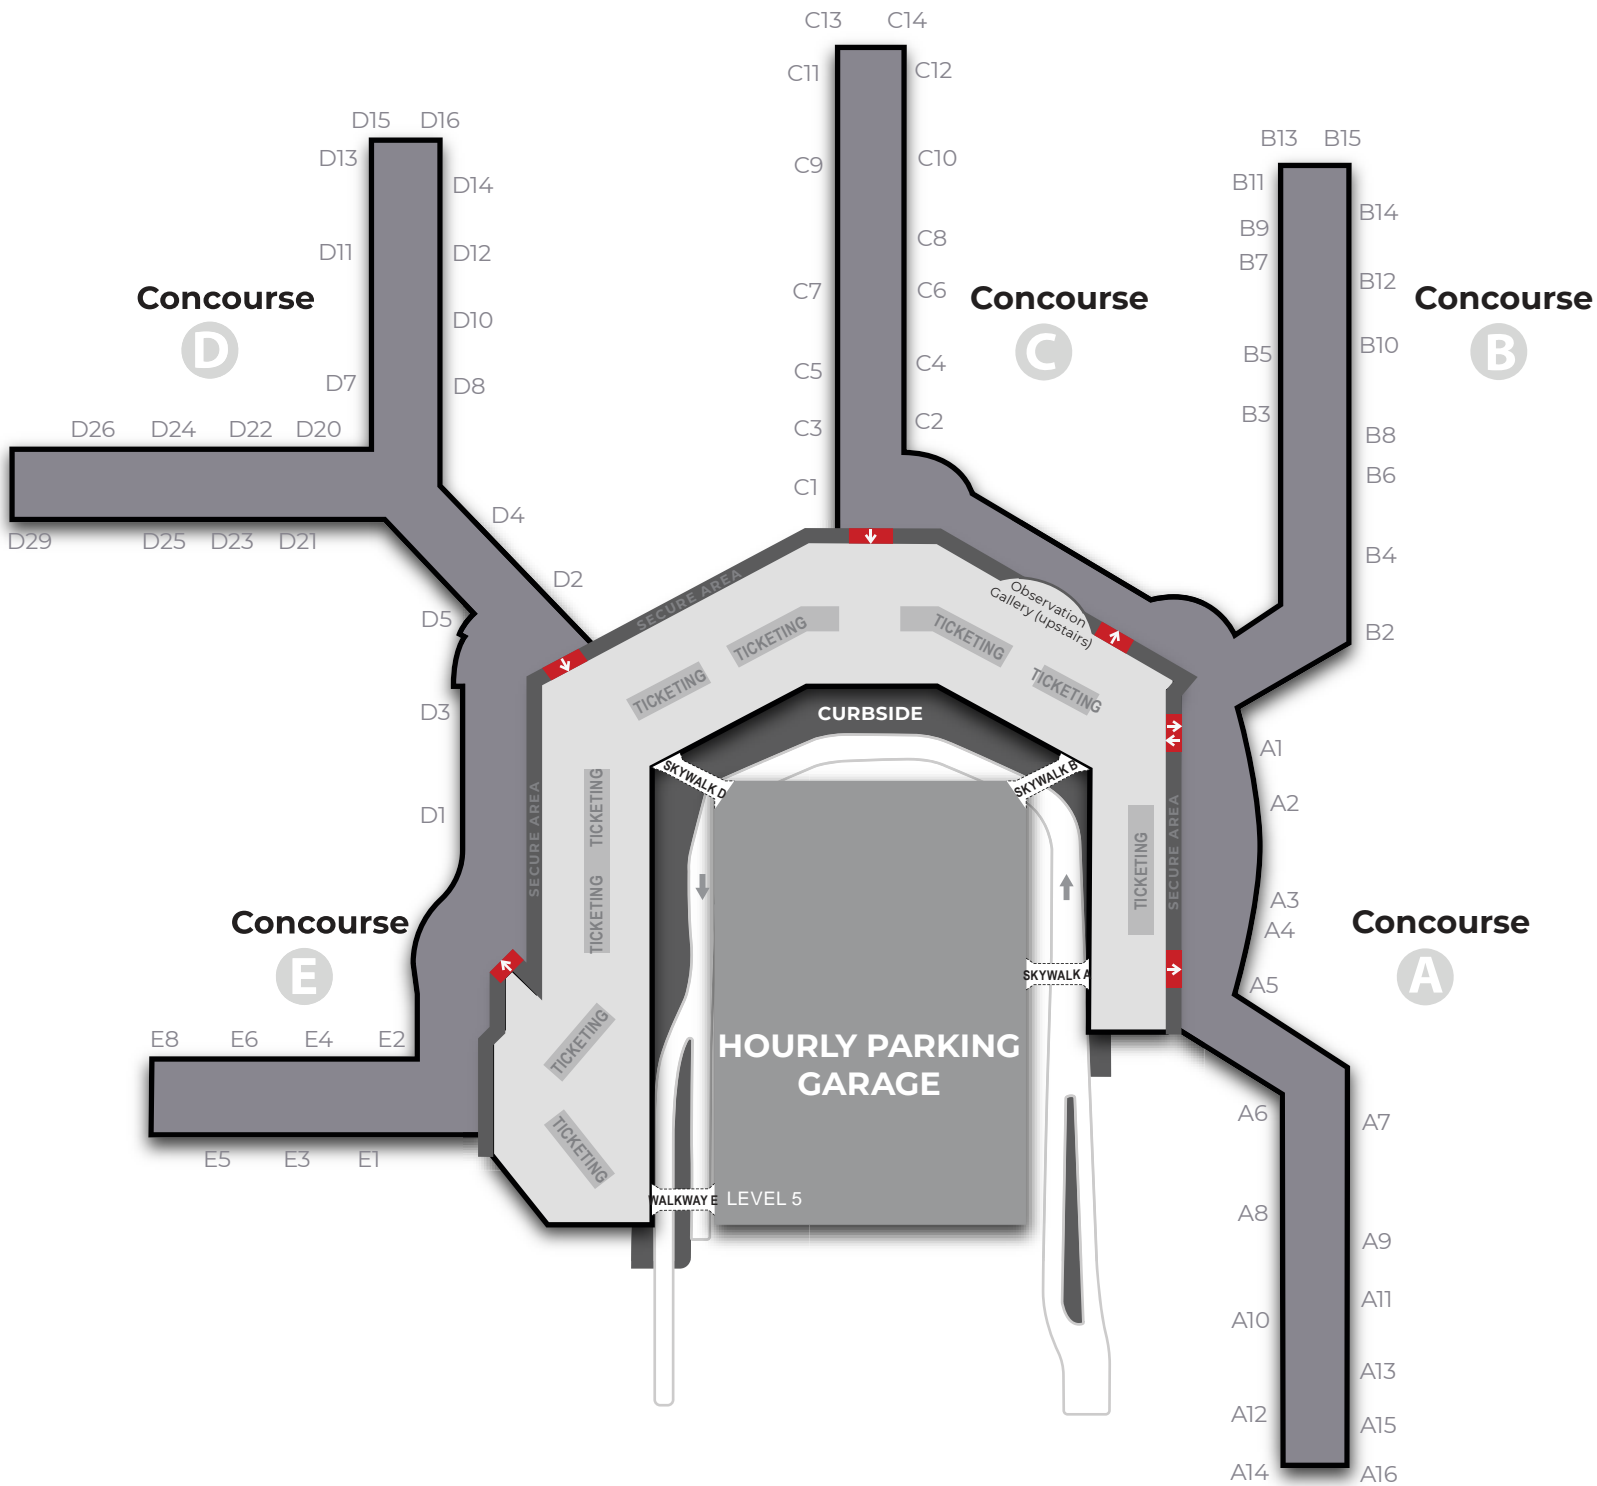

UPPER LEVEL MAP OVERVIEW