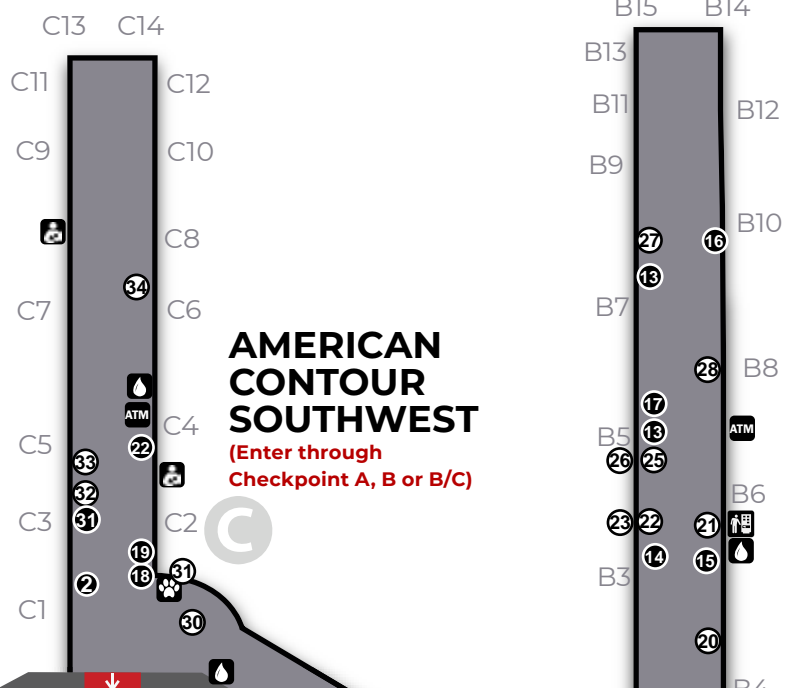

B

Checkpoint B

SOUTHWEST
(Enter through Checkpoint A, B or C)

A

Checkpoint A

CONCESSIONS	
①	Ledo Pizza
②	Dunkin Donuts
③	
④	Brother's BBQ Pitstop
⑤	Sky Azure Bar
①	Hudson News
②	Onsite News
③	Stellar News

HOURLY PARKING GARAGE

LEVEL 5

CONCOURSE A/B/C MAP

SERVICES

-  Security Checkpoint
-  ATM Machine
-  Elevator
-  Escalator
-  Pet Relief Area
-  Nursing Station
-  Water Refill Station
-  Vending Machine

CURBSIDE CONCESSIONS

1 R&R Seafood Bar	1 Hudson News
2 Tony & Benny's Pizza	2 Sock It To You
3 Potbelly Sandwich Works	3 America!
4 Gachi Sushi	4 InMotion
5 Auntie Anne's Pretzels/Cinnabon	5 Marika
6	6 Socks Express
7	7 Sunglass Hut
8 Martini	8 Fashion Spa House
9 Flying Dog Brewery	9 M.A.C. Cosmetics
10 Mayorga Coffee	10 The Body Shop
11 Nalley Fresh	11 White House Black Market
12 Arby's	12 Pandora
13 Chipotle	13 Everything Blings
14 McDonald's	14 Farmer's Market
15 Leann Chin	15 Hudson News
16 Chick-fil-A	16 Tech Showcase
17 Pinkberry	17 Onsite News
18 Jamba Juice	18 NYS Collection
19 Auntie Anne's Pretzels	19 Marshall Rouso
20 Zona Cocina	20 Drama MaMa Bookshop
21 Starbucks	21 Abrin Fashion House
22 Subway	22 Zoom Systems
23 Ledo Pizza	23
24	24 ZAAF
25	25
26 Gachi House of Sushi	26 Tumi
27 Obyrcki's	27 Kieh's
28 Dunkin Donuts / Baskin Robbins	28 Fran's Organic Bodycare
29 Silver Diner	29 Onsite News
30 The Firkin & Flyer	30 Stellar News
31 Rita's Italian Ice	31 Minute Suites
32 Qdoba	32 District Market
33 Einstein's Bagels	
34 Harbor Grille	
35	
36	
37 Miss Shirley's	