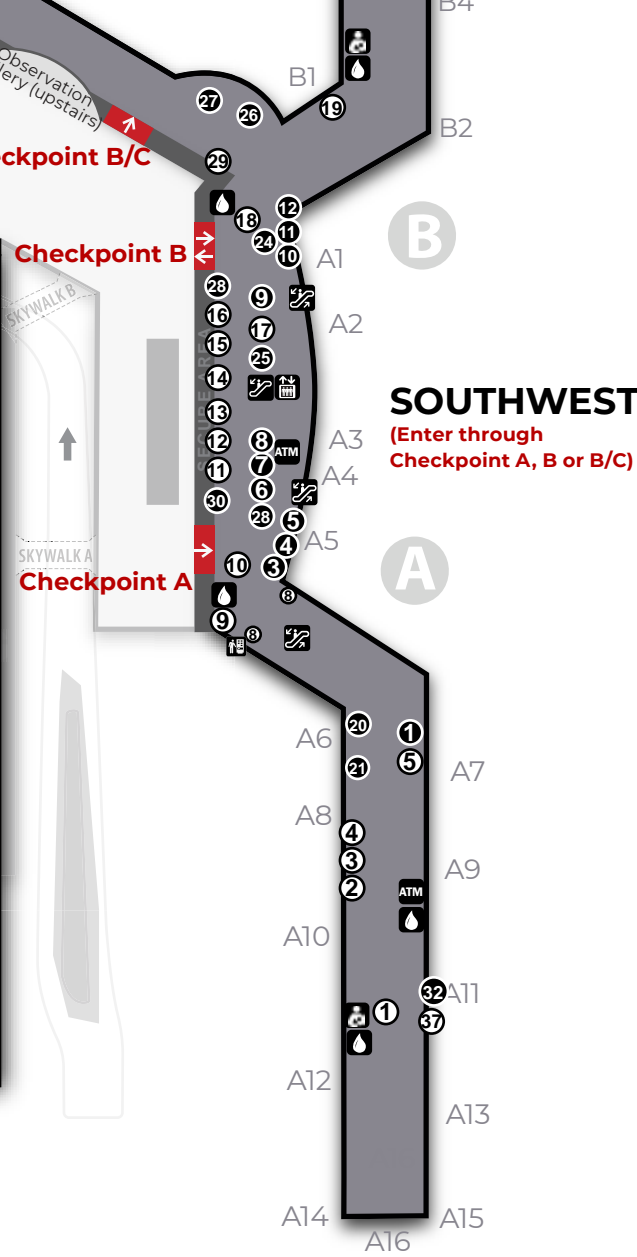

LEVEL 5

CONCOURSE A/B/C MAP

SERVICES

-  Security Checkpoint
-  ATM Machine
-  Elevator
-  Escalator
-  Pet Relief Area
-  Nursing Station
-  Water Refill Station
-  Vending Machine

CURBSIDE CONCESSIONS

1 R&R Seafood Bar	1 Hudson News
2 Tony & Benny's Pizza	2 Sock It To You
3 Potbelly Sandwich Works	3 America!
4 Gachi Sushi	4 InMotion
5 Auntie Anne's Pretzels/Cinnabon	5 Marika
6	6 Socks Express
7	7 Sunglass Hut
8 Martini	8 Fashion Spa House
9 Flying Dog Brewery	9 M.A.C. Cosmetics
10 Mayorga Coffee	10 The Body Shop
11 Nalley Fresh	11 White House Black Market
12 Arby's	12 Pandora
13 Chipotle	13 Everything Blings
14 McDonald's	14 Farmer's Market
15 Leann Chin	15 Hudson News
16 Chick-fil-A	16 Tech Showcase
17 Pinkberry	17 Onsite News
18 Jamba Juice	18 NYS Collection
19 Auntie Anne's Pretzels	19 Marshall Rouso
20 Zona Cocina	20 Drama MaMa Bookshop
21 Starbucks	21 Abrin Fashion House
22 Subway	22 Zoom Systems
23 Ledo Pizza	23
24	24 ZAAF
25	25
26 Gachi House of Sushi	26 Tumi
27 Obyrcki's	27 Kieh's
28 Dunkin Donuts / Baskin Robbins	28 Fran's Organic Bodycare
29 Silver Diner	29 Onsite News
30 The Firkin & Flyer	30 Stellar News
31 Rita's Italian Ice	31 Minute Suites
32 Qdoba	32 District Market
33 Einstein's Bagels	
34 Harbor Grille	
35	
36	
37 Miss Shirley's	

CONCOURSE D/E MAP

SERVICES	
	Security Checkpoint / Exit
	ATM Machine
	Pet Relief Area
	Nursing Station
	Water Refill Station
	Escalator
	Vending Machine
	ROAM Fitness
	Children's Play Area

CONCESSIONS	
① Green Turtle	① InMotion
② Market Express	② Hudson News / Booksellers
③ Dunkin Donuts	③ Brookstone
④ The Club at BWI	④ America!
⑤ Phillip's Seafood	⑤ Charm City Market
⑥ Auntie Anne's Pretzels	⑥ Onsite News
⑦ Smoothie King	⑦ NYS Collection
⑧ Nature's Kitchen	⑧ Pen & Prose Boutique
⑨ Quizno's	⑨ America!
⑩ McDonald's	⑩ Hudson News
⑪ La Cocina Mexicana	⑪ Chesapeake Lounge
⑫ Brix & Vine Wine Bar	⑫ Marshall Rousso
⑬ R&R Seafood Bar	⑬ Diva by Cindy (Vending)
⑭ Passports Bar & Grille	⑭ Prepango (Vending)
⑮ Starbucks	