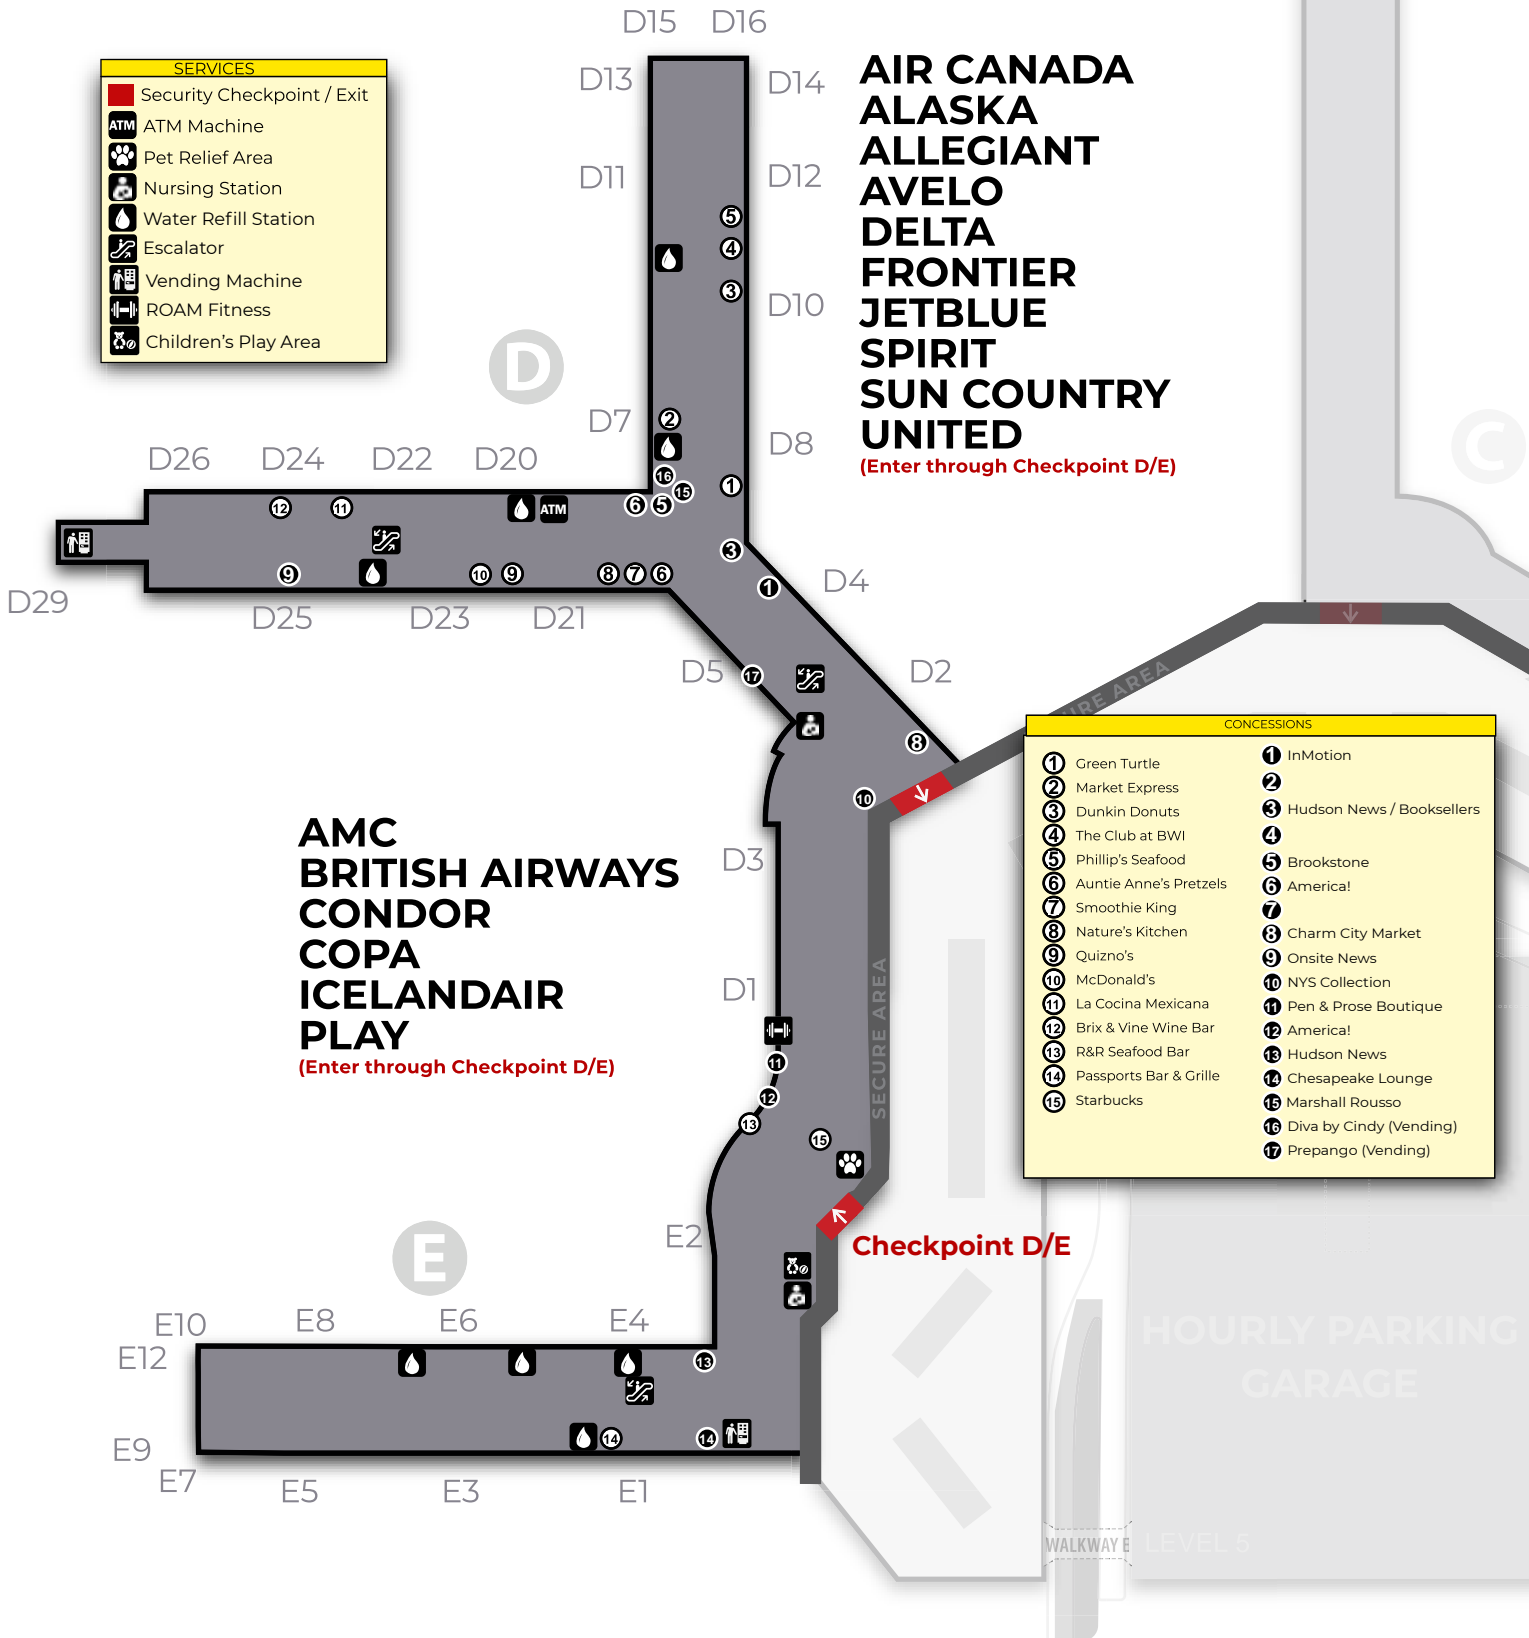

LEVEL 5

CONCOURSE A/B/C MAP

SERVICES

-  Security Checkpoint
-  ATM Machine
-  Elevator
-  Escalator
-  Pet Relief Area
-  Nursing Station
-  Water Refill Station
-  Vending Machine

CURBSIDE CONCESSIONS

1 R&R Seafood Bar	1 Hudson News
2 Tony & Benny's Pizza	2 Sock It To You
3 Potbelly Sandwich Works	3 America!
4 Gachi Sushi	4 InMotion
5 Auntie Anne's Pretzels/Cinnabon	5 Marika
6	6 Socks Express
7	7 Sunglass Hut
8 Martini	8 Fashion Spa House
9 Flying Dog Brewery	9 M.A.C. Cosmetics
10 Mayorga Coffee	10 The Body Shop
11 Nalley Fresh	11 White House Black Market
12 Arby's	12 Pandora
13 Chipotle	13 Everything Blings
14 McDonald's	14 Farmer's Market
15 Leann Chin	15 Hudson News
16 Chick-fil-A	16 Tech Showcase
17 Pinkberry	17 Onsite News
18 Jamba Juice	18 NYS Collection
19 Auntie Anne's Pretzels	19 Marshall Rouso
20 Zona Cocina	20 Drama MaMa Bookshop
21 Starbucks	21 Abrin Fashion House
22 Subway	22 Zoom Systems
23 Ledo Pizza	23
24	24 ZAAF
25	25
26 Gachi House of Sushi	26 Tumi
27 Obyrcki's	27 Kieh's
28 Dunkin Donuts / Baskin Robbins	28 Fran's Organic Bodycare
29 Silver Diner	29 Onsite News
30 The Firkin & Flyer	30 Stellar News
31 Rita's Italian Ice	31 Minute Suites
32 Qdoba	32 District Market
33 Einstein's Bagels	
34 Harbor Grille	
35	
36	
37 Miss Shirley's	

CONCOURSE D/E MAP

SERVICES	
	Security Checkpoint / Exit
	ATM Machine
	Pet Relief Area
	Nursing Station
	Water Refill Station
	Escalator
	Vending Machine
	ROAM Fitness
	Children's Play Area

CONCESSIONS	
① Green Turtle	① InMotion
② Market Express	② Hudson News / Booksellers
③ Dunkin Donuts	③ Brookstone
④ The Club at BWI	④ America!
⑤ Phillip's Seafood	⑤ Charm City Market
⑥ Auntie Anne's Pretzels	⑥ Onsite News
⑦ Smoothie King	⑦ NYS Collection
⑧ Nature's Kitchen	⑧ Pen & Prose Boutique
⑨ Quizno's	⑨ America!
⑩ McDonald's	⑩ Hudson News
⑪ La Cocina Mexicana	⑪ Chesapeake Lounge
⑫ Brix & Vine Wine Bar	⑫ Marshall Rousso
⑬ R&R Seafood Bar	⑬ Diva by Cindy (Vending)
⑭ Passports Bar & Grille	⑭ Prepango (Vending)
⑮ Starbucks	