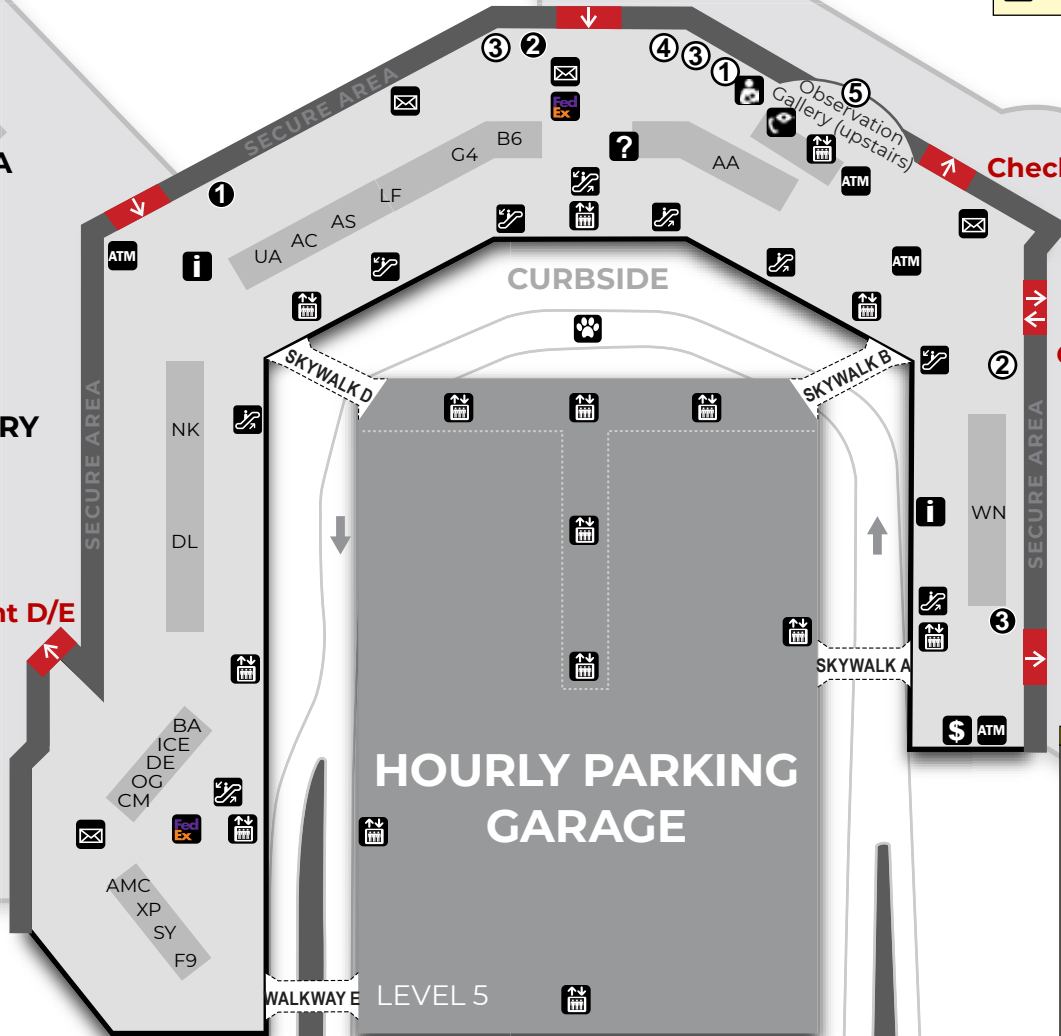

SERVICES	
	Security Checkpoint / Exit
	Information Desk
	ATM Machine
	Elevator
	Escalator
	Pet Relief Area
	Lost & Found
	M&T Bank
	Mailbox
	Federal Express
	Pet Relief Area
	Nursing Station
	Lightrail Station
	Video Relay Service
	Vending Machine

**AMERICAN CONTOUR SOUTHWEST**  
(Enter through Checkpoint A, B or C)

**AIR CANADA  
ALASKA  
ALLEGIAN  
AVELO  
COPA  
DELTA  
FRONTIER  
JETBLUE  
SPIRIT  
SUN COUNTRY  
UNITED**  
(Enter through Checkpoint D/E)

Checkpoint D/E

Checkpoint B

**SOUTHWEST**  
(Enter through Checkpoint A, B or C)

Checkpoint A

CONCESSIONS	
①	Ledo Pizza
②	Dunkin Donuts
③	Starbucks
④	Brother's BBQ Pitstop
⑤	Sky Azure Bar
①	Hudson News
②	Onsite News
③	Stellar News

# CONCOURSE A/B/C MAP

**SERVICES**

-  Security Checkpoint
-  ATM Machine
-  Elevator
-  Escalator
-  Pet Relief Area
-  Nursing Station
-  Water Refill Station
-  Vending Machine

**CURBSIDE CONCESSIONS**