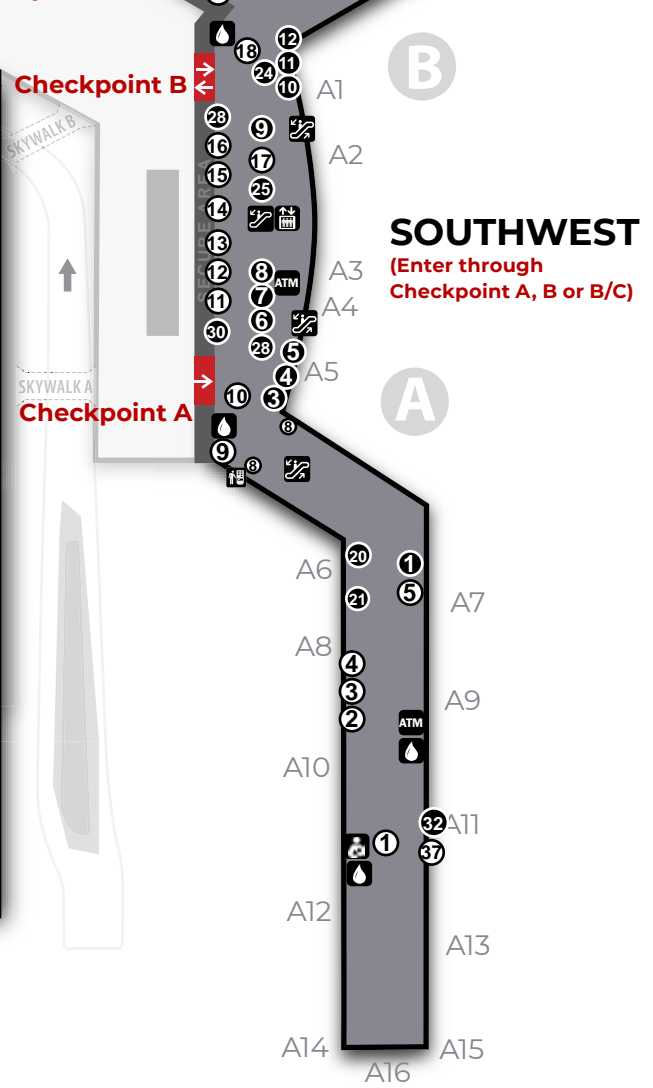

# CONCOURSE A/B/C MAP

**SERVICES**

-  Security Checkpoint
-  ATM Machine
-  Elevator
-  Escalator
-  Pet Relief Area
-  Nursing Station
-  Water Refill Station
-  Vending Machine

**CURBSIDE CONCESSIONS**

# CONCOURSE D/E MAP