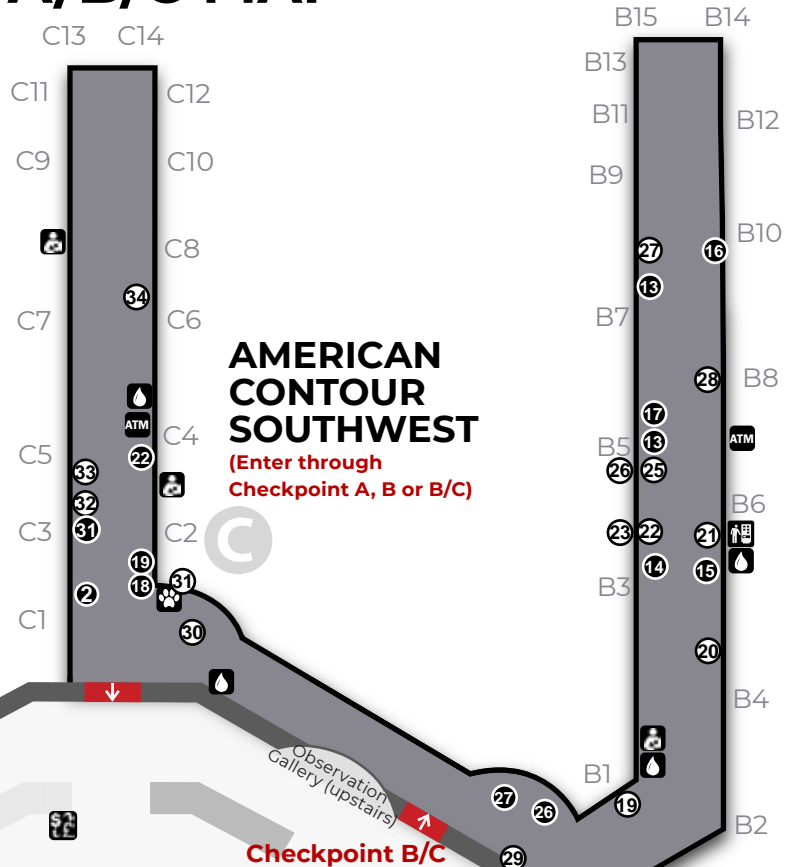

CONCOURSE A/B/C MAP

SERVICES

- Security Checkpoint
- ATM Machine
- Elevator
- Escalator
- Pet Relief Area
- Nursing Station
- Water Refill Station
- Vending Machine