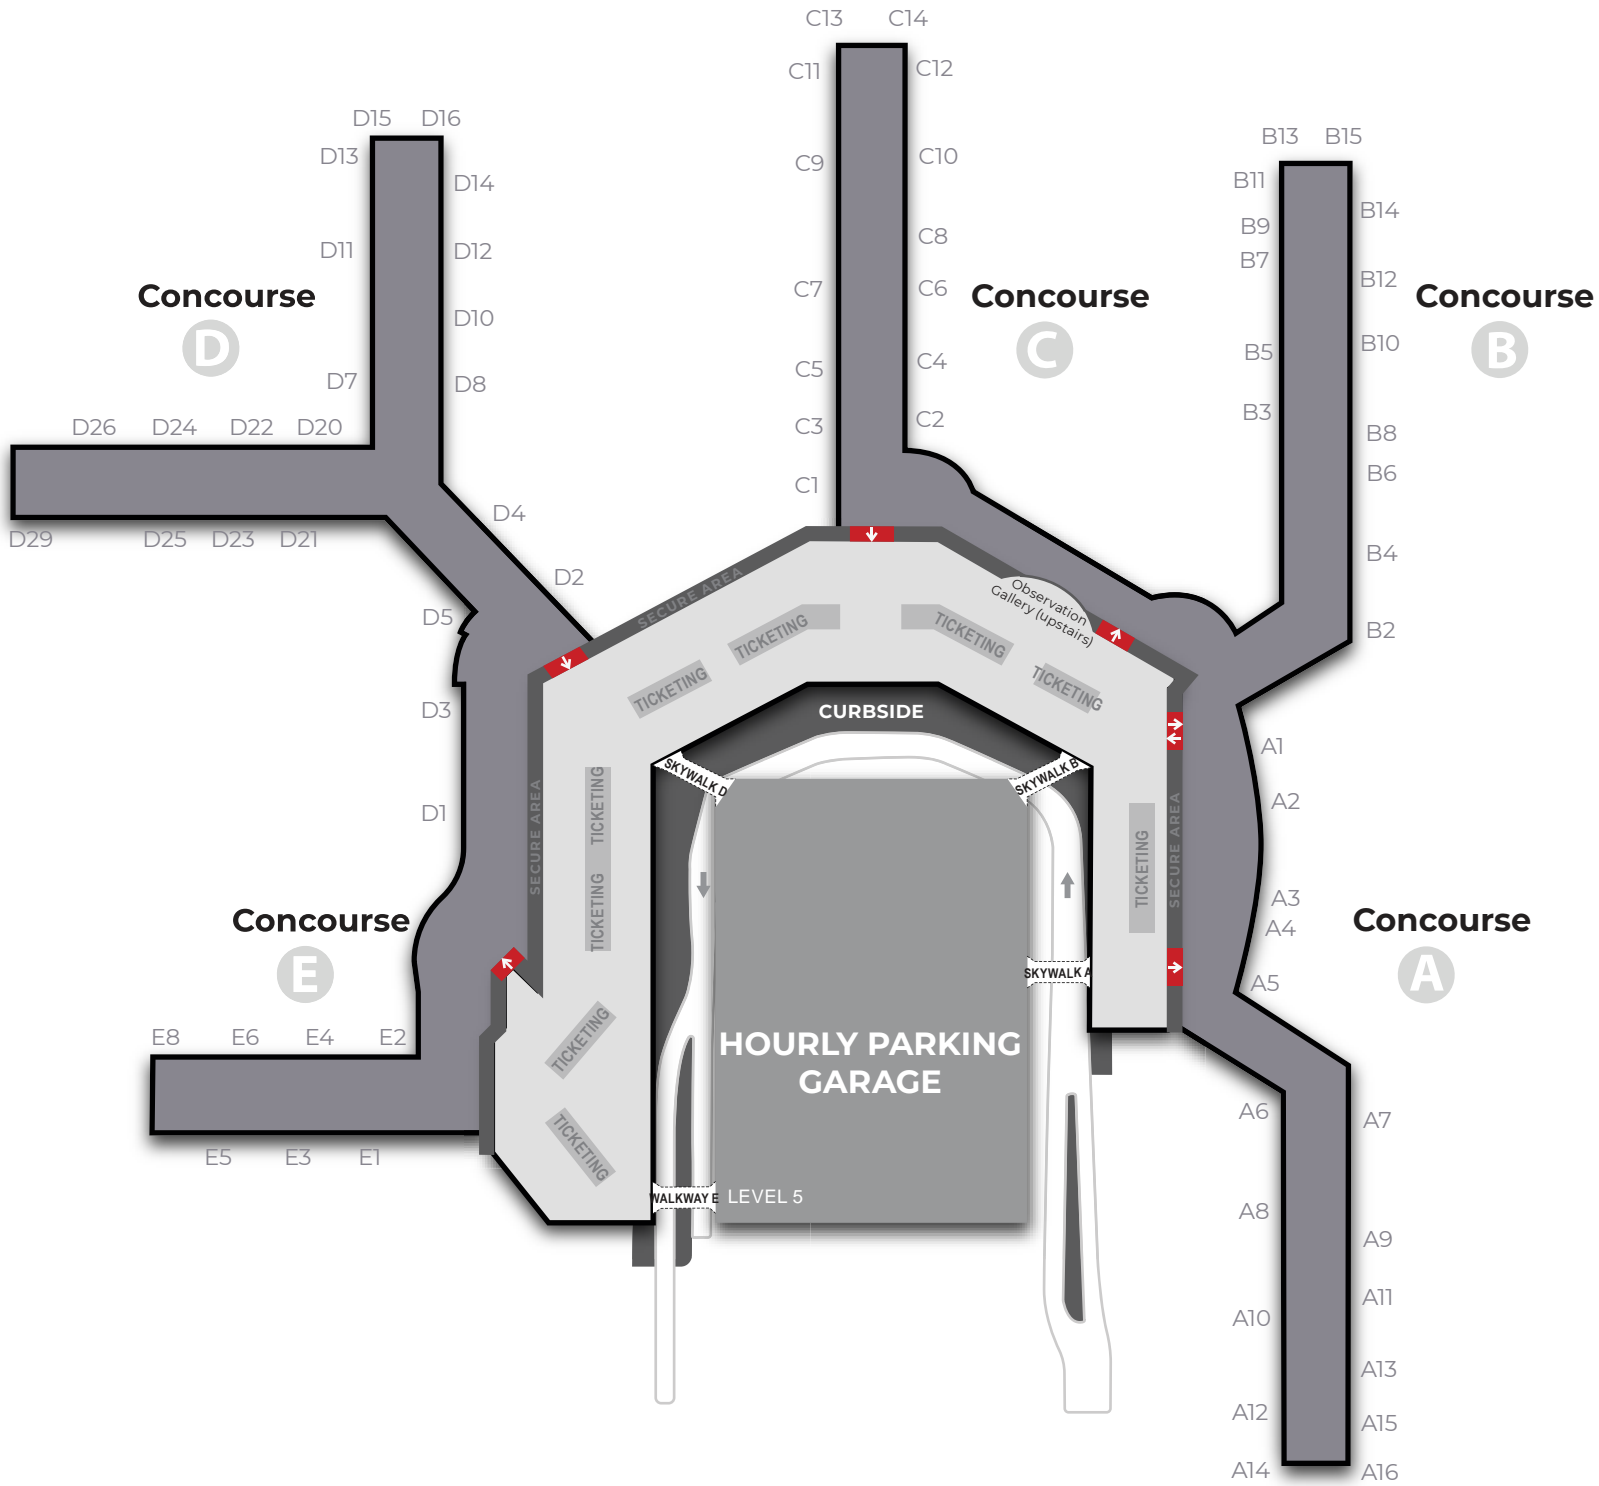

# UPPER LEVEL MAP OVERVIEW

SERVICES	
	Security Checkpoint / Exit
	Information Desk
	ATM Machine
	Elevator
	Escalator
	Pet Relief Area
	Lost & Found
	M&T Bank
	Mailbox
	Federal Express
	Pet Relief Area
	Nursing Station
	Lightrail Station
	Video Relay Service
	Vending Machine

# CONCOURSE A/B/C MAP

**SERVICES**

-  Security Checkpoint
-  ATM Machine
-  Elevator
-  Escalator
-  Pet Relief Area
-  Nursing Station
-  Water Refill Station
-  Vending Machine

**CURBSIDE CONCESSIONS**