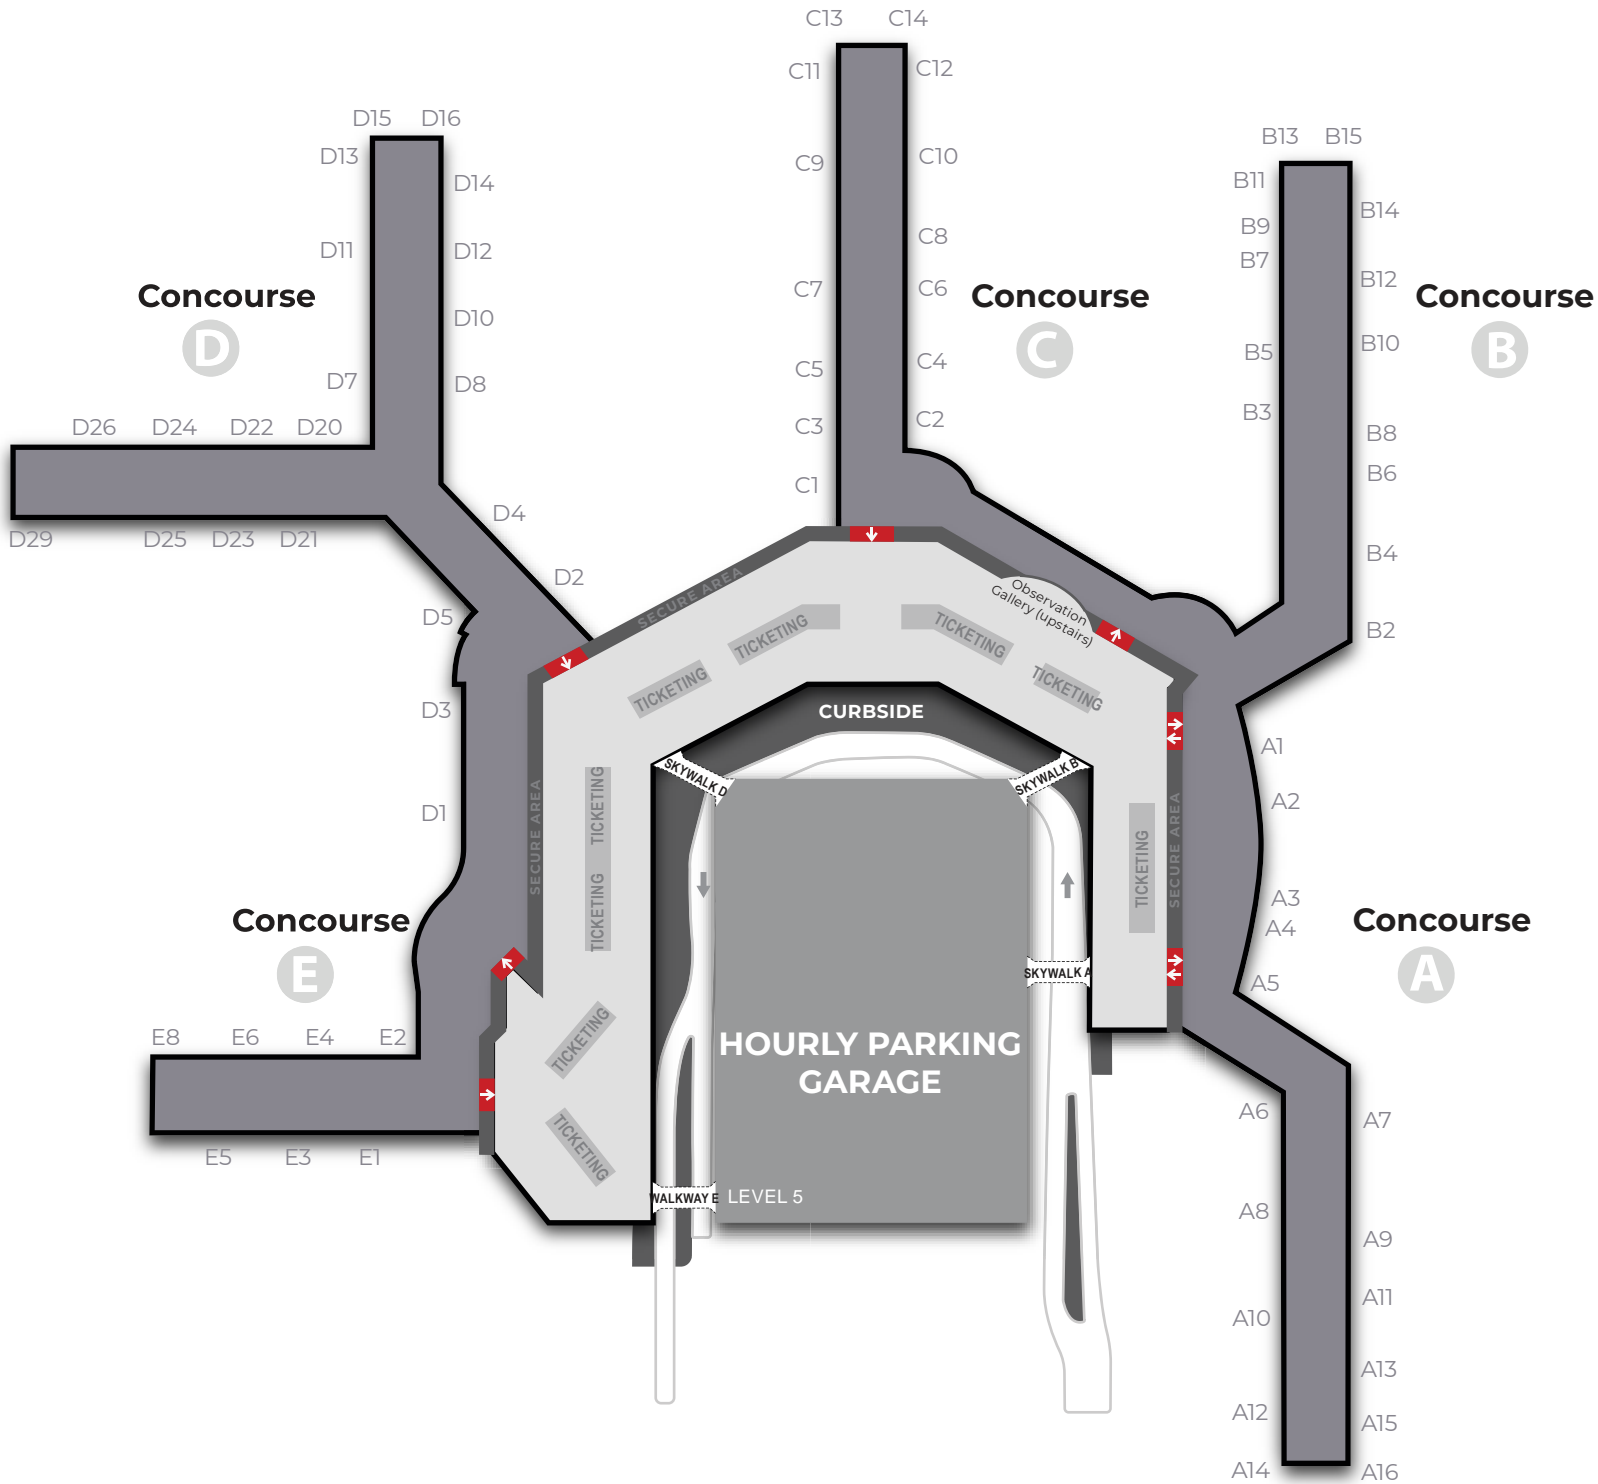

# UPPER LEVEL MAP OVERVIEW

SERVICES	
	Security Checkpoint / Exit
	Information Desk
	ATM Machine
	Elevator
	Escalator
	Pet Relief Area
	Lost & Found
	M&T Bank
	Mailbox
	Federal Express
	Pet Relief Area
	Nursing Station
	Lightrail Station
	Video Relay Service
	Vending Machine

# CONCOURSE A/B/C MAP

**SERVICES**

-  Security Checkpoint
-  ATM Machine
-  Elevator
-  Escalator
-  Pet Relief Area
-  Nursing Station
-  Water Refill Station
-  Vending Machine

**AMERICAN CONTOUR SOUTHWEST**  
 (Enter through B/C, B or A Checkpoint)

HOURLY PARKING GARAGE

WALKWAY E LEVEL 5