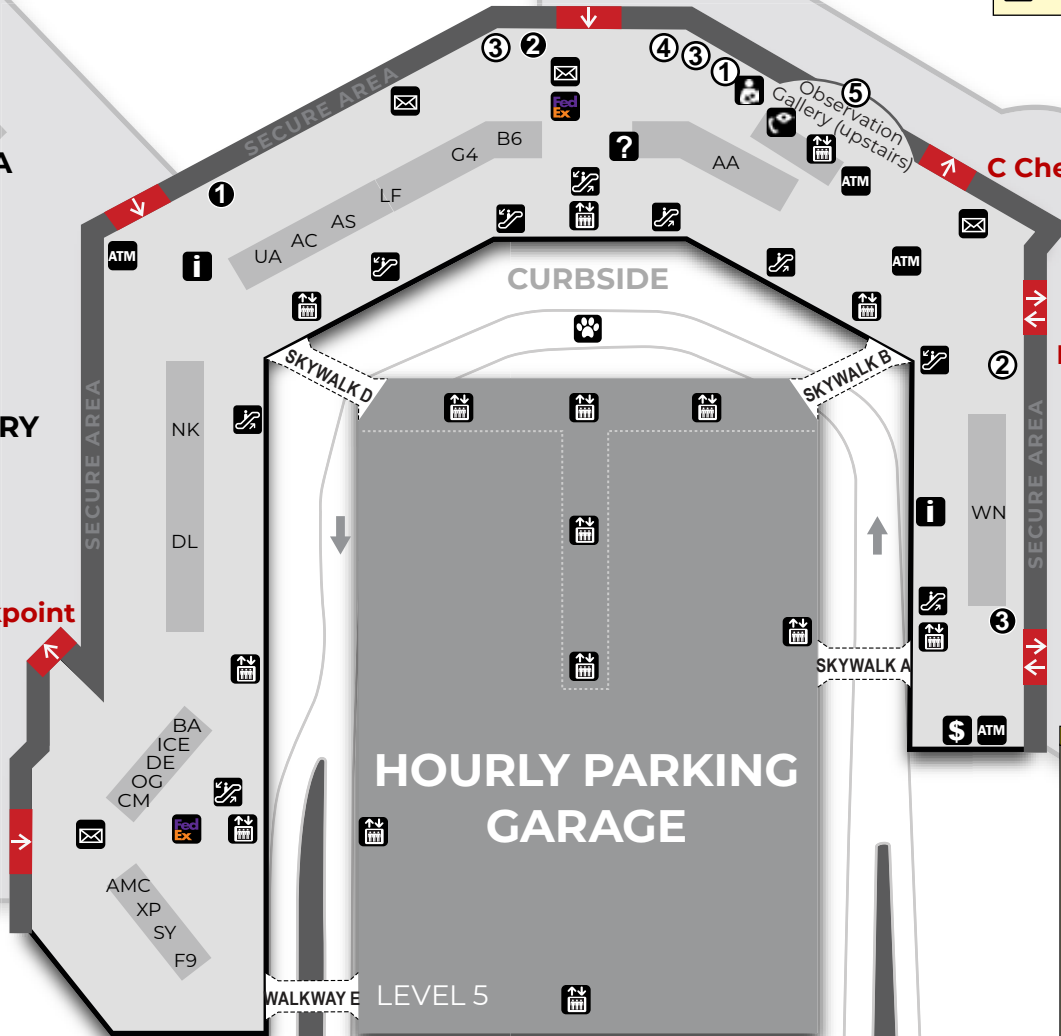

SERVICES	
	Security Checkpoint / Exit
	Information Desk
	ATM Machine
	Elevator
	Escalator
	Pet Relief Area
	Lost & Found
	M&T Bank
	Mailbox
	Federal Express
	Pet Relief Area
	Nursing Station
	Lightrail Station
	Video Relay Service
	Vending Machine

**D/E Checkpoint**

**AMC  
BRITISH AIRWAYS  
CONDOR  
ICELANDAIR  
PLAY**  
(Enter through D/E Checkpoint)

**B Checkpoint**

**SOUTHWEST**  
(Enter through A, B or C Checkpoint)

**A Checkpoint**

CONCESSIONS	
①	Ledo Pizza
②	Dunkin Donuts
③	Starbucks
④	Brother's BBQ Pitstop
⑤	Sky Azure Bar
①	Hudson News
②	Onsite News
③	Stellar News

# CONCOURSE A/B/C MAP

**SERVICES**

-  Security Checkpoint
-  ATM Machine
-  Elevator
-  Escalator
-  Pet Relief Area
-  Nursing Station
-  Water Refill Station
-  Vending Machine

**AMERICAN CONTOUR SOUTHWEST**  
 (Enter through B/C, B or A Checkpoint)

**SOUTHWEST**  
 (Enter through A, B or B/C Checkpoint)

CONCESSIONS	
1 R&R Seafood Bar	1 Hudson News
2 Tony & Benny's Pizza	2 Sock It To You
3 Potbelly Sandwich Works	3 America!
4 Gachi Sushi	4 InMotion
5 Auntie Anne's Pretzels/Cinnabon	5 Marika
6	6 Socks Express
7	7 Sunglass Hut
8 Martini	8 Fashion Spa House
9 Flying Dog Brewery	9 M.A.C. Cosmetics
10 Mayorga Coffee	10 The Body Shop
11 Nalley Fresh	11 White House Black Market
12 Arby's	12 Pandora
13 Chipotle	13 Everything Blings
14 McDonald's	14 Farmer's Market
15 Leann Chin	15 Hudson News
16 Chick-fil-A	16 Tech Showcase
17 Pinkberry	17 Onsite News
18 Jamba Juice	18 NYS Collection
19 Auntie Anne's Pretzels	19 Marshall Rouso
20 Zona Cocina	20 Drama MaMa Bookshop
21 Starbucks	21 Abrin Fashion House
22 Subway	22 Zoom Systems
23 Ledo Pizza	23
24	24 ZAAF
25	25
26 Gachi House of Sushi	26 Tumi
27 Obycki's	27 Kieh's
28 Dunkin Donuts / Baskin Robbins	28 Fran's Organic Bodycare
29 Silver Diner	29 Onsite News
30 The Firkin & Flyer	30 Stellar News
31 Rita's Italian Ice	31 Minute Suites
32 Qdoba	32 District Market
33 Einstein's Bagels	
34 Harbor Grille	
35 Kraze Burger	
36	
37 Miss Shirley's	