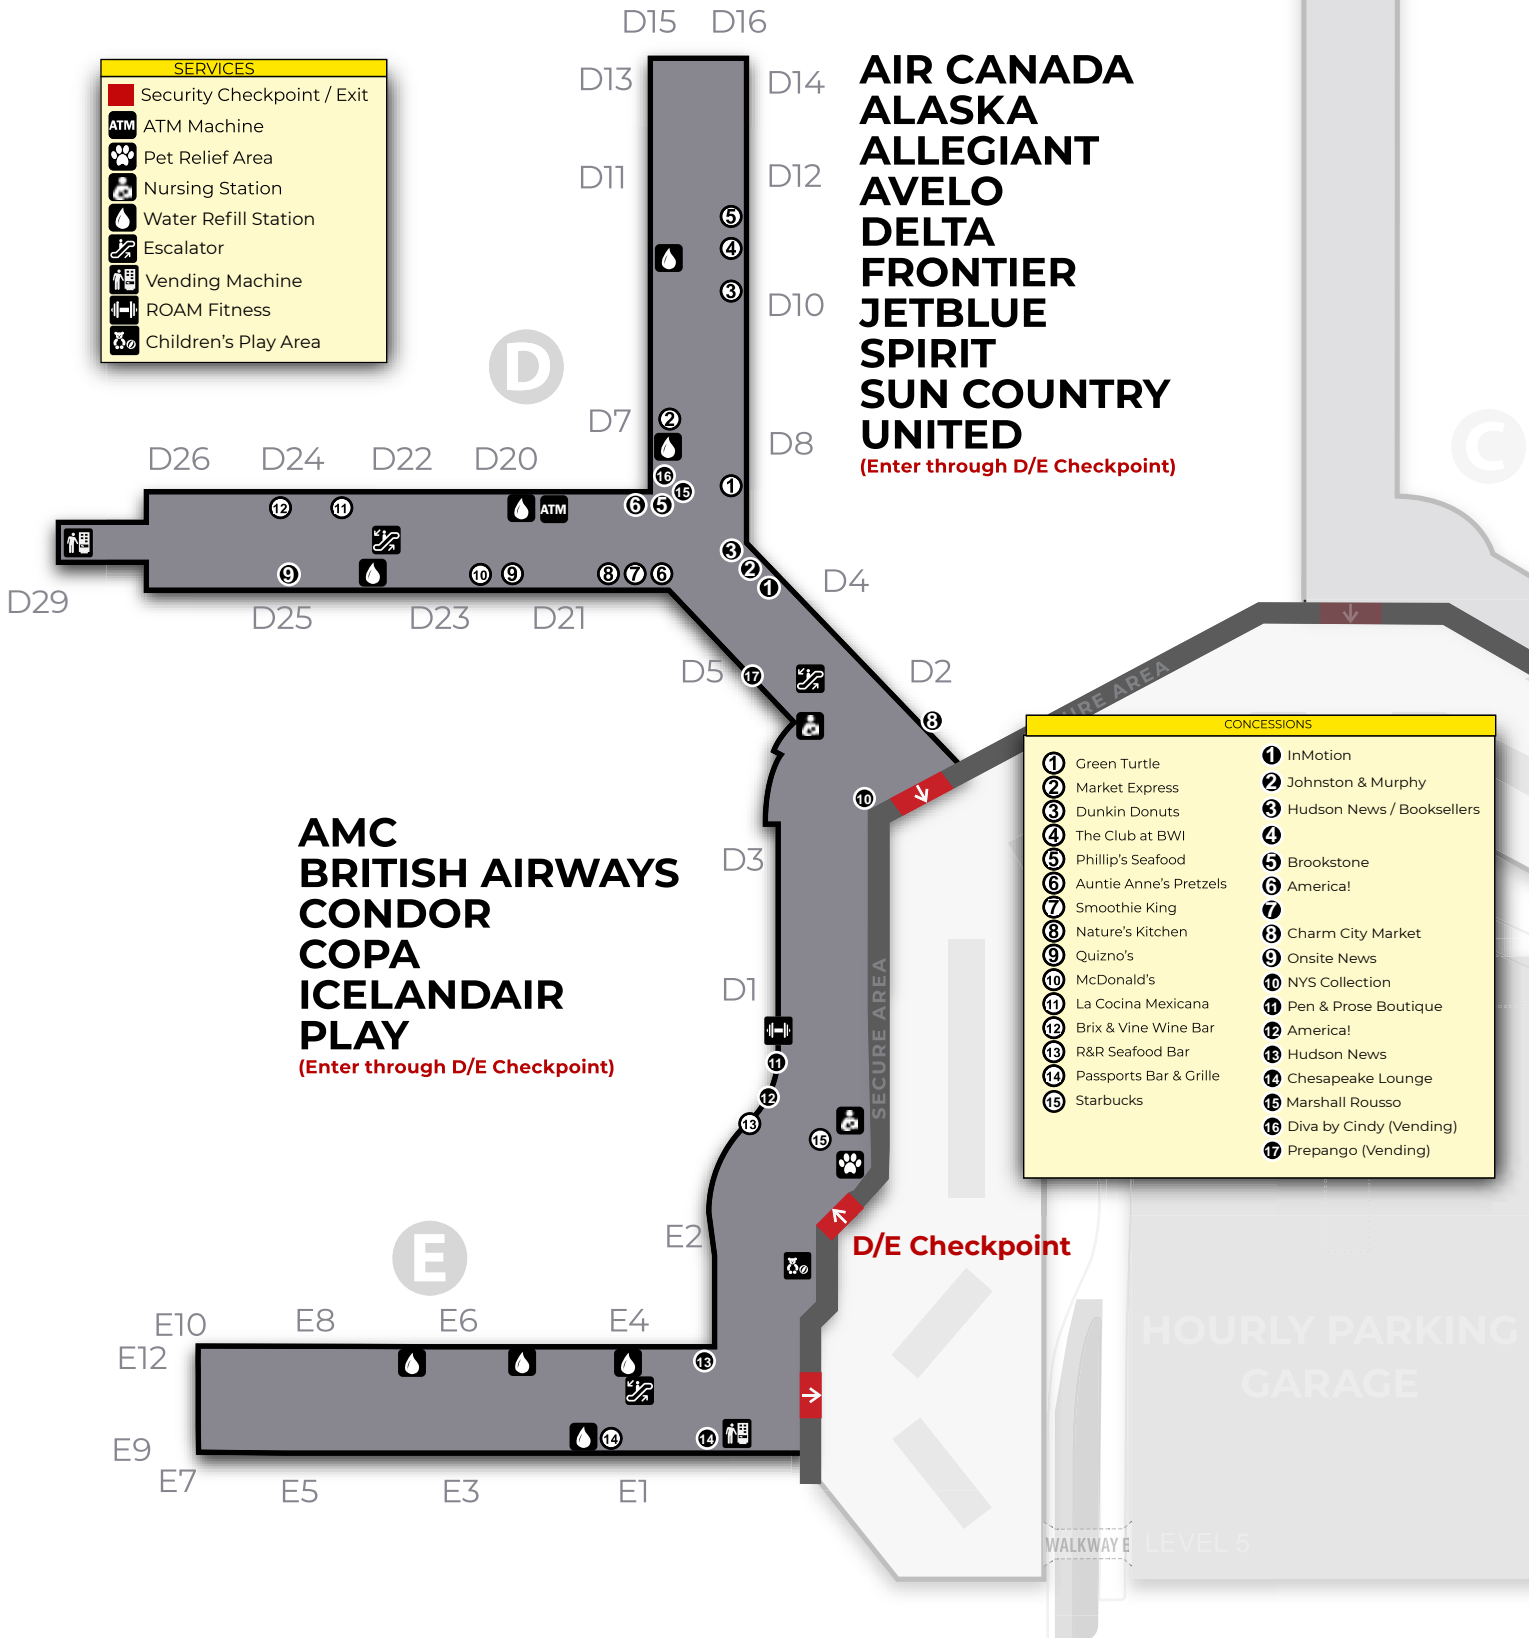

**AMERICAN CONTOUR SOUTHWEST**  
(Enter through C, B or A Checkpoint)

**AIR CANADA  
ALASKA  
ALLEGiant  
AVELO  
COPA  
DELTA  
FRONTIER  
JETBLUE  
SPIRIT  
SUN COUNTRY  
UNITED**  
(Enter through D/E Checkpoint)

# CONCOURSE A/B/C MAP

**SERVICES**

-  Security Checkpoint
-  ATM Machine
-  Elevator
-  Escalator
-  Pet Relief Area
-  Nursing Station
-  Water Refill Station
-  Vending Machine

**AMERICAN CONTOUR SOUTHWEST**  
 (Enter through B/C, B or A Checkpoint)

**SOUTHWEST**  
 (Enter through A, B or B/C Checkpoint)

CONCESSIONS	
1 R&R Seafood Bar	1 Hudson News
2 Tony & Benny's Pizza	2 Sock It To You
3 Potbelly Sandwich Works	3 America!
4 Gachi Sushi	4 InMotion
5 Auntie Anne's Pretzels/Cinnabon	5 Marika
6	6 Socks Express
7	7 Sunglass Hut
8 Martini	8 Fashion Spa House
9 Flying Dog Brewery	9 M.A.C. Cosmetics
10 Mayorga Coffee	10 The Body Shop
11 Nalley Fresh	11 White House Black Market
12 Arby's	12 Pandora
13 Chipotle	13 Everything Blings
14 McDonald's	14 Farmer's Market
15 Leann Chin	15 Hudson News
16 Chick-fil-A	16 Tech Showcase
17 Pinkberry	17 Onsite News
18 Jamba Juice	18 NYS Collection
19 Auntie Anne's Pretzels	19 Marshall Rouso
20 Zona Cocina	20 Drama MaMa Bookshop
21 Starbucks	21 Abrin Fashion House
22 Subway	22 Zoom Systems
23 Ledo Pizza	23
24	24 ZAAF
25	25
26 Gachi House of Sushi	26 Tumi
27 Obycki's	27 Kieh's
28 Dunkin Donuts / Baskin Robbins	28 Fran's Organic Bodycare
29 Silver Diner	29 Onsite News
30 The Firkin & Flyer	30 Stellar News
31 Rita's Italian Ice	31 Minute Suites
32 Qdoba	32 District Market
33 Einstein's Bagels	
34 Harbor Grille	
35 Kraze Burger	
36	
37 Miss Shirley's	

# CONCOURSE D/E MAP

SERVICES	
	Security Checkpoint / Exit
	ATM Machine
	Pet Relief Area
	Nursing Station
	Water Refill Station
	Escalator
	Vending Machine
	ROAM Fitness
	Children's Play Area

**AIR CANADA  
ALASKA  
ALLEGIANT  
AVELO  
DELTA  
FRONTIER  
JETBLUE  
SPIRIT  
SUN COUNTRY  
UNITED**  
(Enter through D/E Checkpoint)