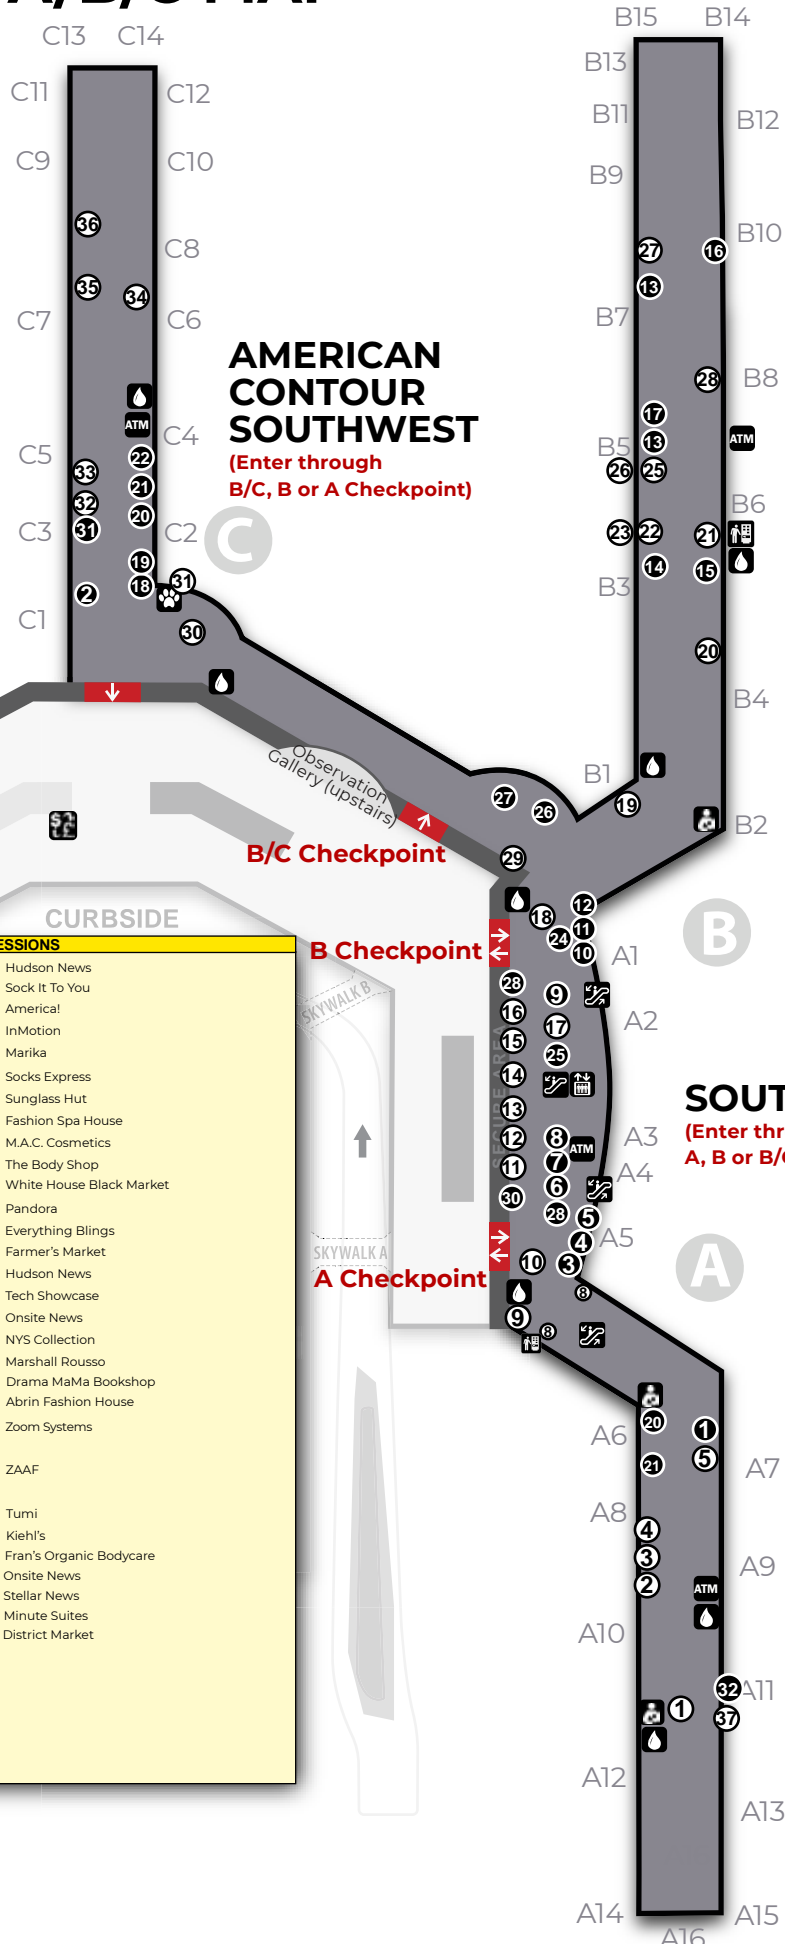

# MAIN TERMINAL MAP

AIRLINE TICKET COUNTERS	
AC	Air Canada
AMC	Air Mobility Command
AS	Alaska Airlines
G4	Allegiant Air
AA	American Airlines
XP	Avelo Airlines
BA	British Airways
DE	Condor
LF	Contour
CM	CopaAirlines
DL	Delta Airlines
F9	Frontier Airlines
ICE	Icelandair
B6	jetBlue
OG	PLAY
NK	Spirit Airlines
WN	Southwest Airlines
SY	Sun Country
UA	United Airlines

**AMERICAN CONTOUR SOUTHWEST**  
(Enter through C, B or A Checkpoint)

**AIR CANADA  
ALASKA  
ALLEGiant  
AVELO  
COPA  
DELTA  
FRONTIER  
JETBLUE  
SPIRIT  
SUN COUNTRY  
UNITED**  
(Enter through D/E Checkpoint)

**D/E Checkpoint**

**AMC  
BRITISH AIRWAYS  
CONDOR  
ICELANDAIR  
PLAY**  
(Enter through D/E Checkpoint)

**B Checkpoint**

**SOUTHWEST**  
(Enter through A, B or C Checkpoint)

**A Checkpoint**

CONCESSIONS	
①	Ledo Pizza
②	Dunkin Donuts
③	Starbucks
④	Brother's BBQ Pitstop
⑤	Sky Azure Bar
①	Hudson News
②	Onsite News
③	Stellar News

# CONCOURSE A/B/C MAP

**SERVICES**

-  Security Checkpoint
-  ATM Machine
-  Elevator
-  Escalator
-  Pet Relief Area
-  Nursing Station
-  Water Refill Station
-  Vending Machine

**AMERICAN CONTOUR SOUTHWEST**  
 (Enter through B/C, B or A Checkpoint)