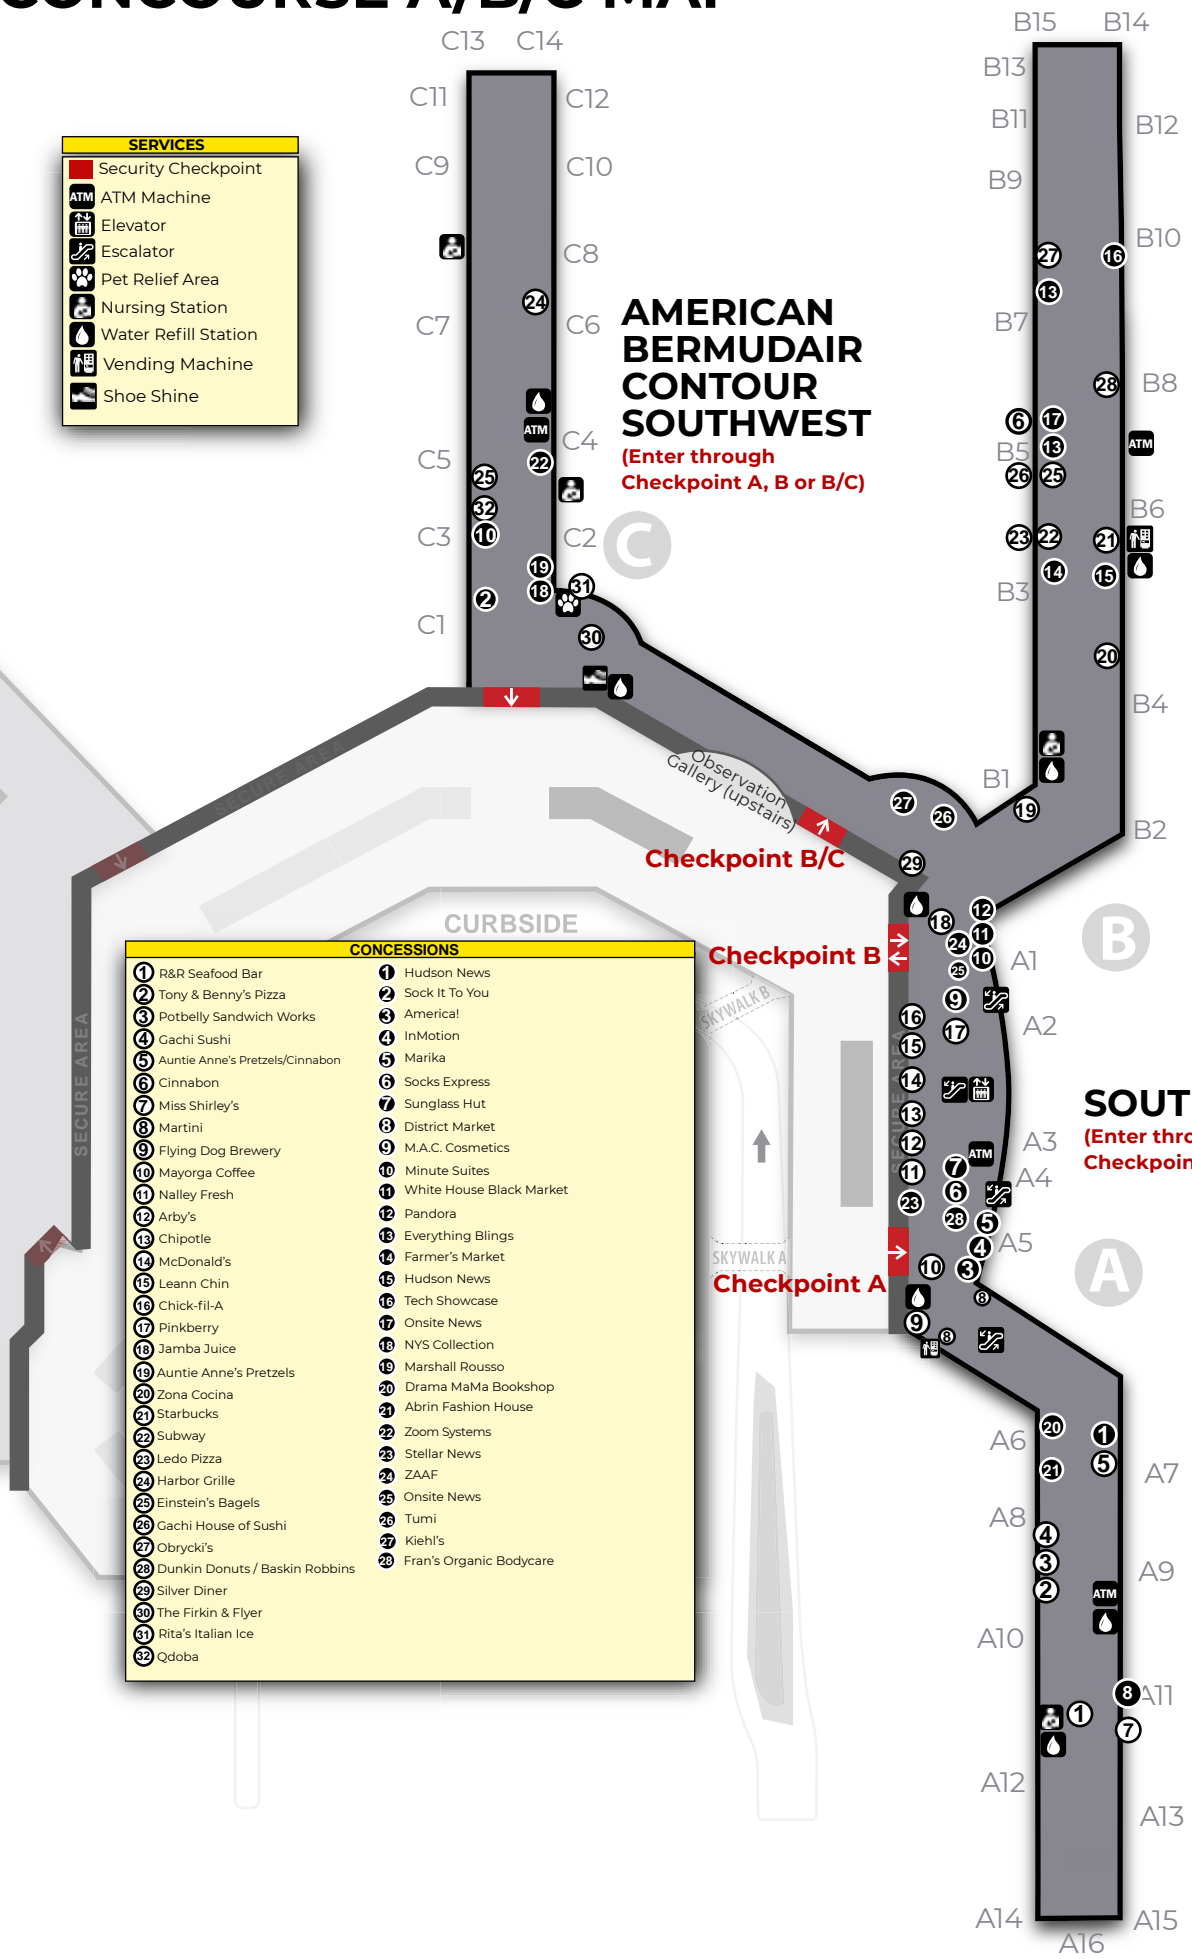

**HOURLY PARKING
GARAGE**

LEVEL 5

CONCOURSE A/B/C MAP

SERVICES	
	Security Checkpoint
	ATM Machine
	Elevator
	Escalator
	Pet Relief Area
	Nursing Station
	Water Refill Station
	Vending Machine
	Shoe Shine

AMERICAN BERMUDAIR CONTOUR SOUTHWEST
 (Enter through Checkpoint A, B or B/C)

SOUTHWEST
 (Enter through Checkpoint A, B or B/C)

CONCESSIONS	
1 R&R Seafood Bar	1 Hudson News
2 Tony & Benny's Pizza	2 Sock It To You
3 Potbelly Sandwich Works	3 America!
4 Gachi Sushi	4 InMotion
5 Auntie Anne's Pretzels/Cinnabon	5 Marika
6 Cinnabon	6 Socks Express
7 Miss Shirley's	7 Sunglass Hut
8 Martini	8 District Market
9 Flying Dog Brewery	9 M.A.C. Cosmetics
10 Mayorga Coffee	10 Minute Suites
11 Nalley Fresh	11 White House Black Market
12 Arby's	12 Pandora
13 Chipotle	13 Everything Blings
14 McDonald's	14 Farmer's Market
15 Leann Chin	15 Hudson News
16 Chick-fil-A	16 Tech Showcase
17 Pinkberry	17 Onsite News
18 Jamba Juice	18 NYS Collection
19 Auntie Anne's Pretzels	19 Marshall Rouso
20 Zona Cocina	20 Drama MaMa Bookshop
21 Starbucks	21 Abrin Fashion House
22 Subway	22 Zoom Systems
23 Ledo Pizza	23 Stellar News
24 Harbor Grille	24 ZAAF
25 Einstein's Bagels	25 Onsite News
26 Gachi House of Sushi	26 Tumi
27 Obrycki's	27 Kieh's
28 Dunkin Donuts / Baskin Robbins	28 Fran's Organic Bodycare
29 Silver Diner	
30 The Firkin & Flyer	
31 Rita's Italian Ice	
32 Qdoba	

① Green Turtle	① InMotion
② Market Express	② Hudson News / Booksellers
③ Dunkin Donuts	③ Brookstone
④ The Club at BWI	④ America!
⑤ Phillip's Seafood	⑤ Charm City Market
⑥ Auntie Anne's Pretzels	⑥ Onsite News
⑦ Smoothie King	⑦ NYS Collection
⑧ McDonald's	⑧ Pen & Prose Boutique
⑨ La Cocina Mexicana	⑨ America!
⑩ Brix & Vine Wine Bar	⑩ Hudson News
⑪ R&R Seafood Bar	⑪ Chesapeake Lounge
⑫ Passports Bar & Grille	⑫ Marshall Rousso
⑬ Starbucks	⑬ Diva by Cindy (Vending) Prepango (Vending)