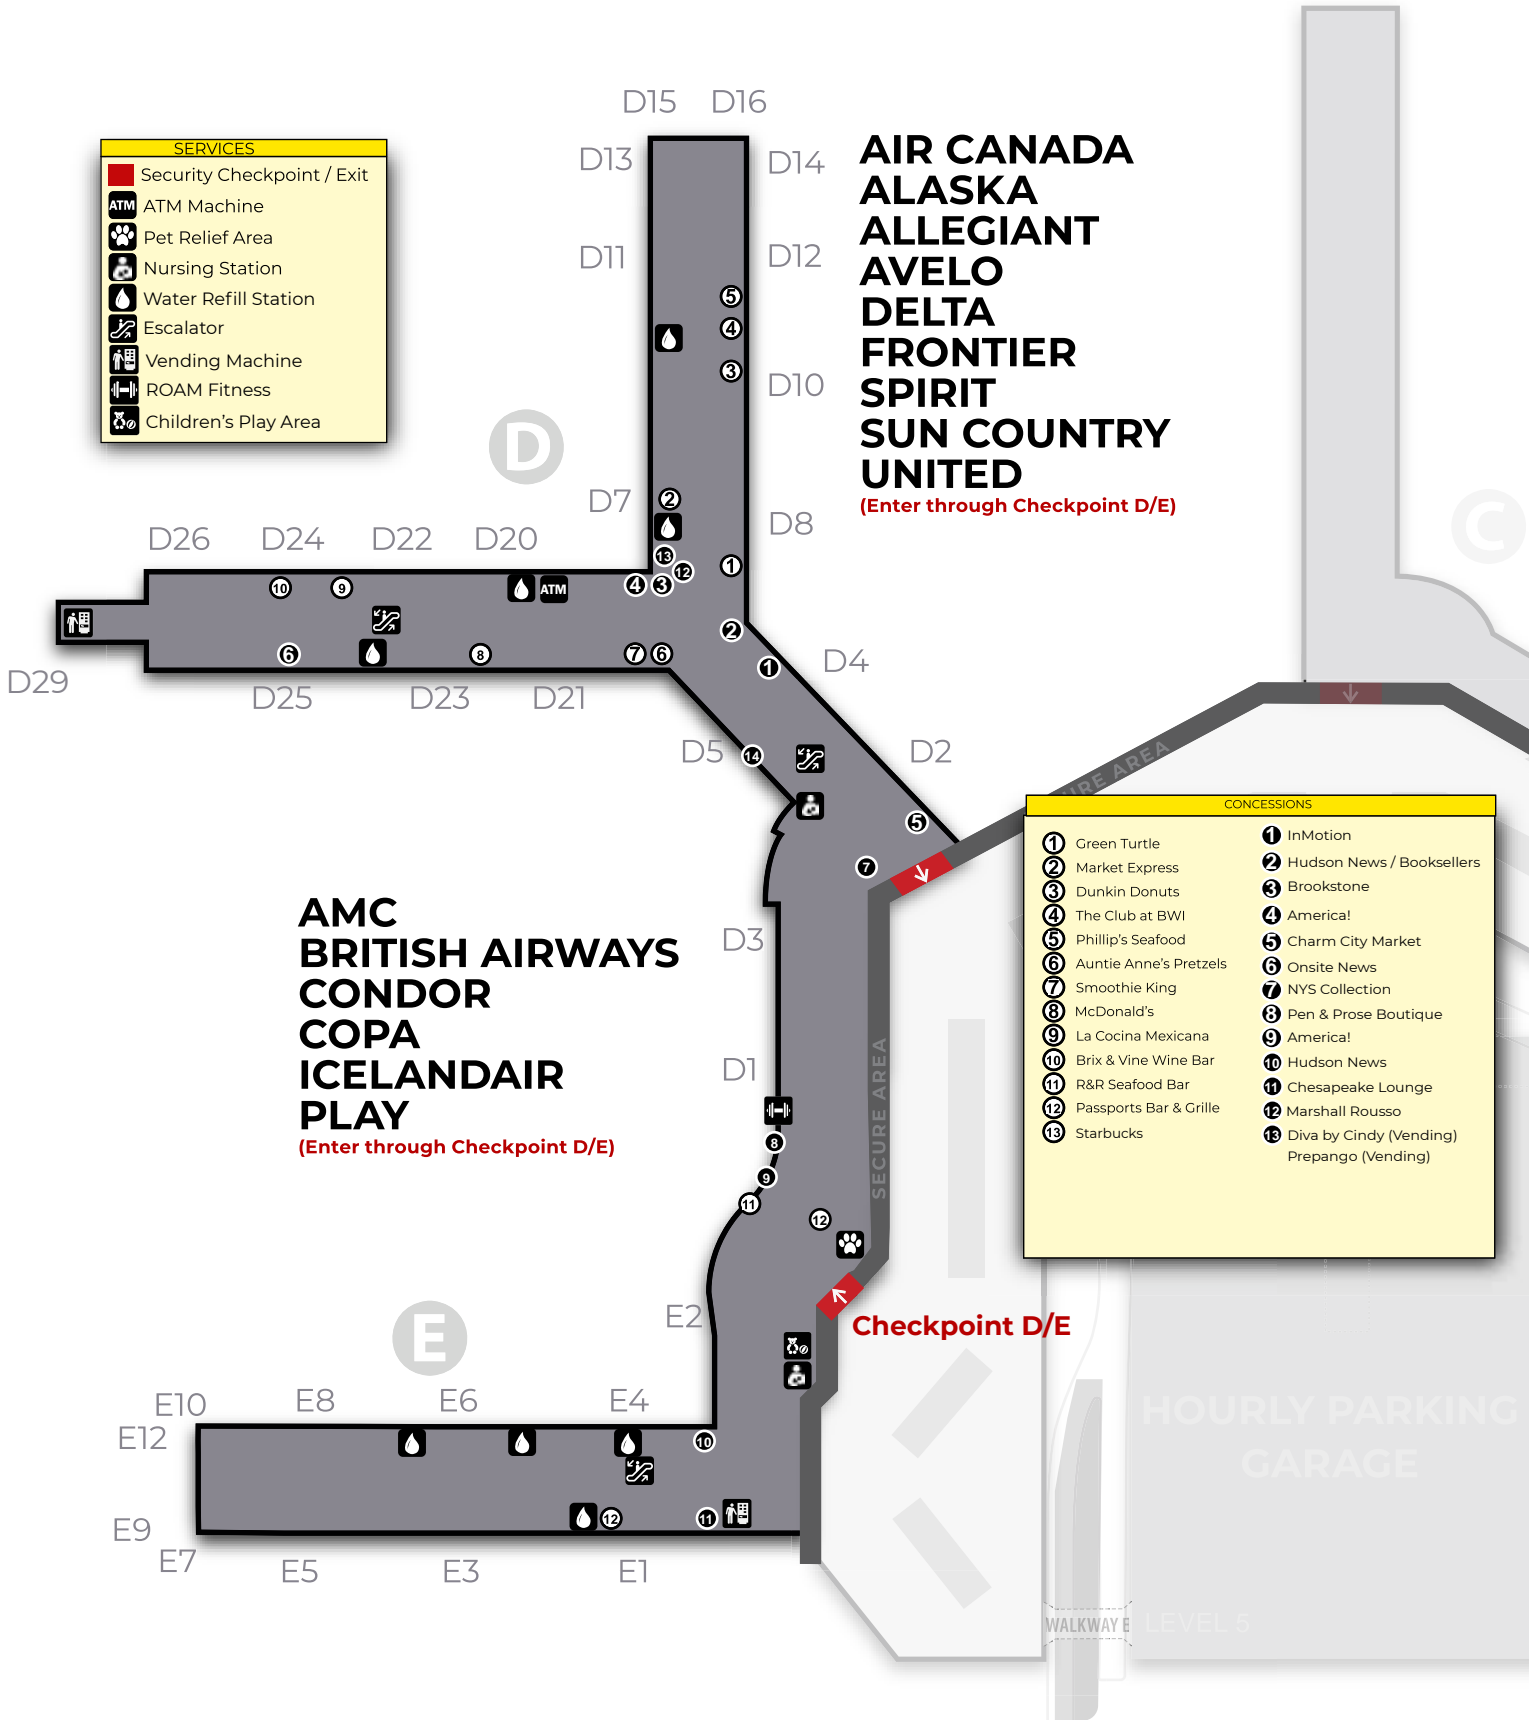

SERVICES	
	Security Checkpoint / Exit
	Information Desk
	ATM Machine
	Elevator
	Escalator
	Pet Relief Area
	Lost & Found
	M&T Bank
	Mailbox
	Federal Express
	Pet Relief Area
	Nursing Station
	Lightrail Station
	Video Relay Service
	Vending Machine

**HOURLY PARKING
GARAGE**

LEVEL 5

CONCOURSE A/B/C MAP

SERVICES	
	Security Checkpoint
	ATM Machine
	Elevator
	Escalator
	Pet Relief Area
	Nursing Station
	Water Refill Station
	Vending Machine
	Shoe Shine

AMERICAN BERMUDAIR CONTOUR SOUTHWEST
 (Enter through Checkpoint A, B or B/C)

SOUTHWEST
 (Enter through Checkpoint A, B or B/C)

CONCESSIONS	
1 R&R Seafood Bar	1 Hudson News
2 Tony & Benny's Pizza	2 Sock It To You
3 Potbelly Sandwich Works	3 America!
4 Gachi Sushi	4 InMotion
5 Auntie Anne's Pretzels/Cinnabon	5 Marika
6 Cinnabon	6 Socks Express
7 Miss Shirley's	7 Sunglass Hut
8 Martini	8 District Market
9 Flying Dog Brewery	9 M.A.C. Cosmetics
10 Mayorga Coffee	10 Minute Suites
11 Nalley Fresh	11 White House Black Market
12 Arby's	12 Pandora
13 Chipotle	13 Everything Blings
14 McDonald's	14 Farmer's Market
15 Leann Chin	15 Hudson News
16 Chick-fil-A	16 Tech Showcase
17 Pinkberry	17 Onsite News
18 Jamba Juice	18 NYS Collection
19 Auntie Anne's Pretzels	19 Marshall Rouso
20 Zona Cocina	20 Drama MaMa Bookshop
21 Starbucks	21 Abrin Fashion House
22 Subway	22 Zoom Systems
23 Ledo Pizza	23 Stellar News
24 Harbor Grille	24 ZAAF
25 Einstein's Bagels	25 Onsite News
26 Gachi House of Sushi	26 Tumi
27 Obrycki's	27 Kieh's
28 Dunkin Donuts / Baskin Robbins	28 Fran's Organic Bodycare
29 Silver Diner	
30 The Firkin & Flyer	
31 Rita's Italian Ice	
32 Qdoba	

CONCOURSE D/E MAP

SERVICES

-  Security Checkpoint / Exit
-  ATM Machine
-  Pet Relief Area
-  Nursing Station
-  Water Refill Station
-  Escalator
-  Vending Machine
-  ROAM Fitness
-  Children's Play Area