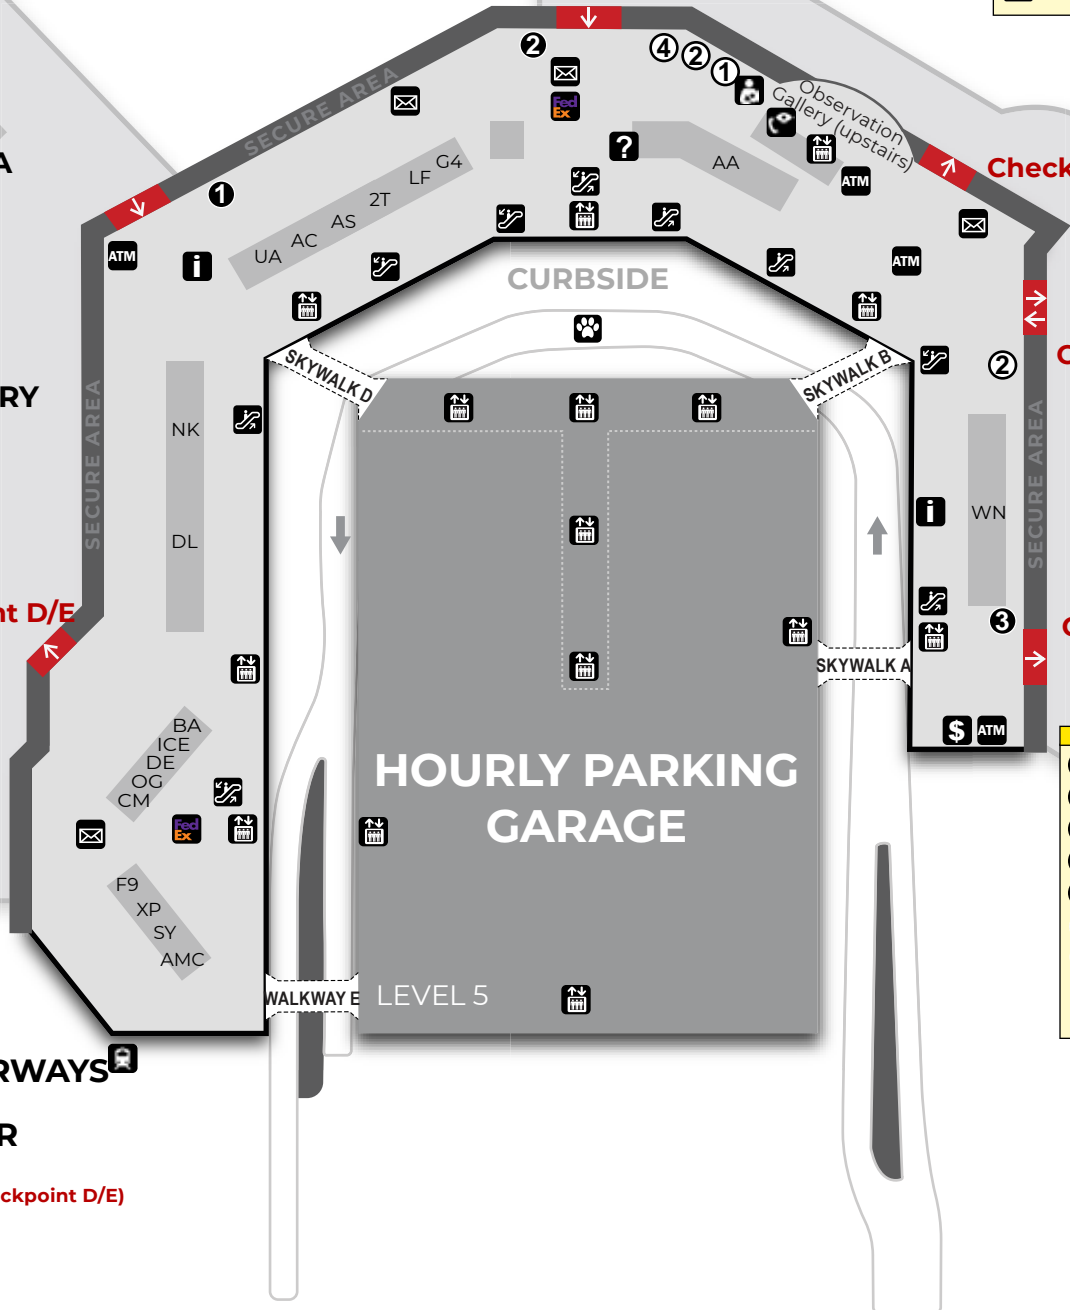

SOUTHWEST
(Enter through
Checkpoint A, B or C)

Checkpoint A

Checkpoint D/E

CONCESSIONS	
①	Ledo Pizza
②	Dunkin Donuts
③	
④	Brother's BBQ Pitstop
⑤	
①	Hudson News
②	Onsite News
③	Stellar News

**AMC
BRITISH AIRWAYS
CONDOR
ICELANDAIR
PLAY**
(Enter through Checkpoint D/E)

**HOURLY PARKING
GARAGE**

LEVEL 5

CONCOURSE A/B/C MAP

SERVICES	
	Security Checkpoint
	ATM Machine
	Elevator
	Escalator
	Pet Relief Area
	Nursing Station
	Water Refill Station
	Vending Machine
	Shoe Shine

AMERICAN BERMUDAIR CONTOUR SOUTHWEST
 (Enter through Checkpoint A, B or B/C)

SOUTHWEST
 (Enter through Checkpoint A, B or B/C)

CONCESSIONS	
1 R&R Seafood Bar	1 Hudson News
2 Tony & Benny's Pizza	2 Sock It To You
3 Potbelly Sandwich Works	3 America!
4 Gachi Sushi	4 InMotion
5 Auntie Anne's Pretzels/Cinnabon	5 Marika
6 Cinnabon	6 Socks Express
7 Miss Shirley's	7 Sunglass Hut
8 Martini	8 District Market
9 Flying Dog Brewery	9 M.A.C. Cosmetics
10 Mayorga Coffee	10 Minute Suites
11 Nalley Fresh	11 White House Black Market
12 Arby's	12 Pandora
13 Chipotle	13 Everything Blings
14 McDonald's	14 Farmer's Market
15 Leann Chin	15 Hudson News
16 Chick-fil-A	16 Tech Showcase
17 Pinkberry	17 Onsite News
18 Jamba Juice	18 NYS Collection
19 Auntie Anne's Pretzels	19 Marshall Rouso
20 Zona Cocina	20 Drama MaMa Bookshop
21 Starbucks	21 Abrin Fashion House
22 Subway	22 Zoom Systems
23 Ledo Pizza	23 Stellar News
24 Harbor Grille	24 ZAAF
25 Einstein's Bagels	25 Onsite News
26 Gachi House of Sushi	26 Tumi
27 Obrycki's	27 Kieh's
28 Dunkin Donuts / Baskin Robbins	28 Fran's Organic Bodycare
29 Silver Diner	
30 The Firkin & Flyer	
31 Rita's Italian Ice	
32 Qdoba	

CONCOURSE D/E MAP

SERVICES

-  Security Checkpoint / Exit
-  ATM Machine
-  Pet Relief Area
-  Nursing Station
-  Water Refill Station
-  Escalator
-  Vending Machine
-  ROAM Fitness
-  Children's Play Area