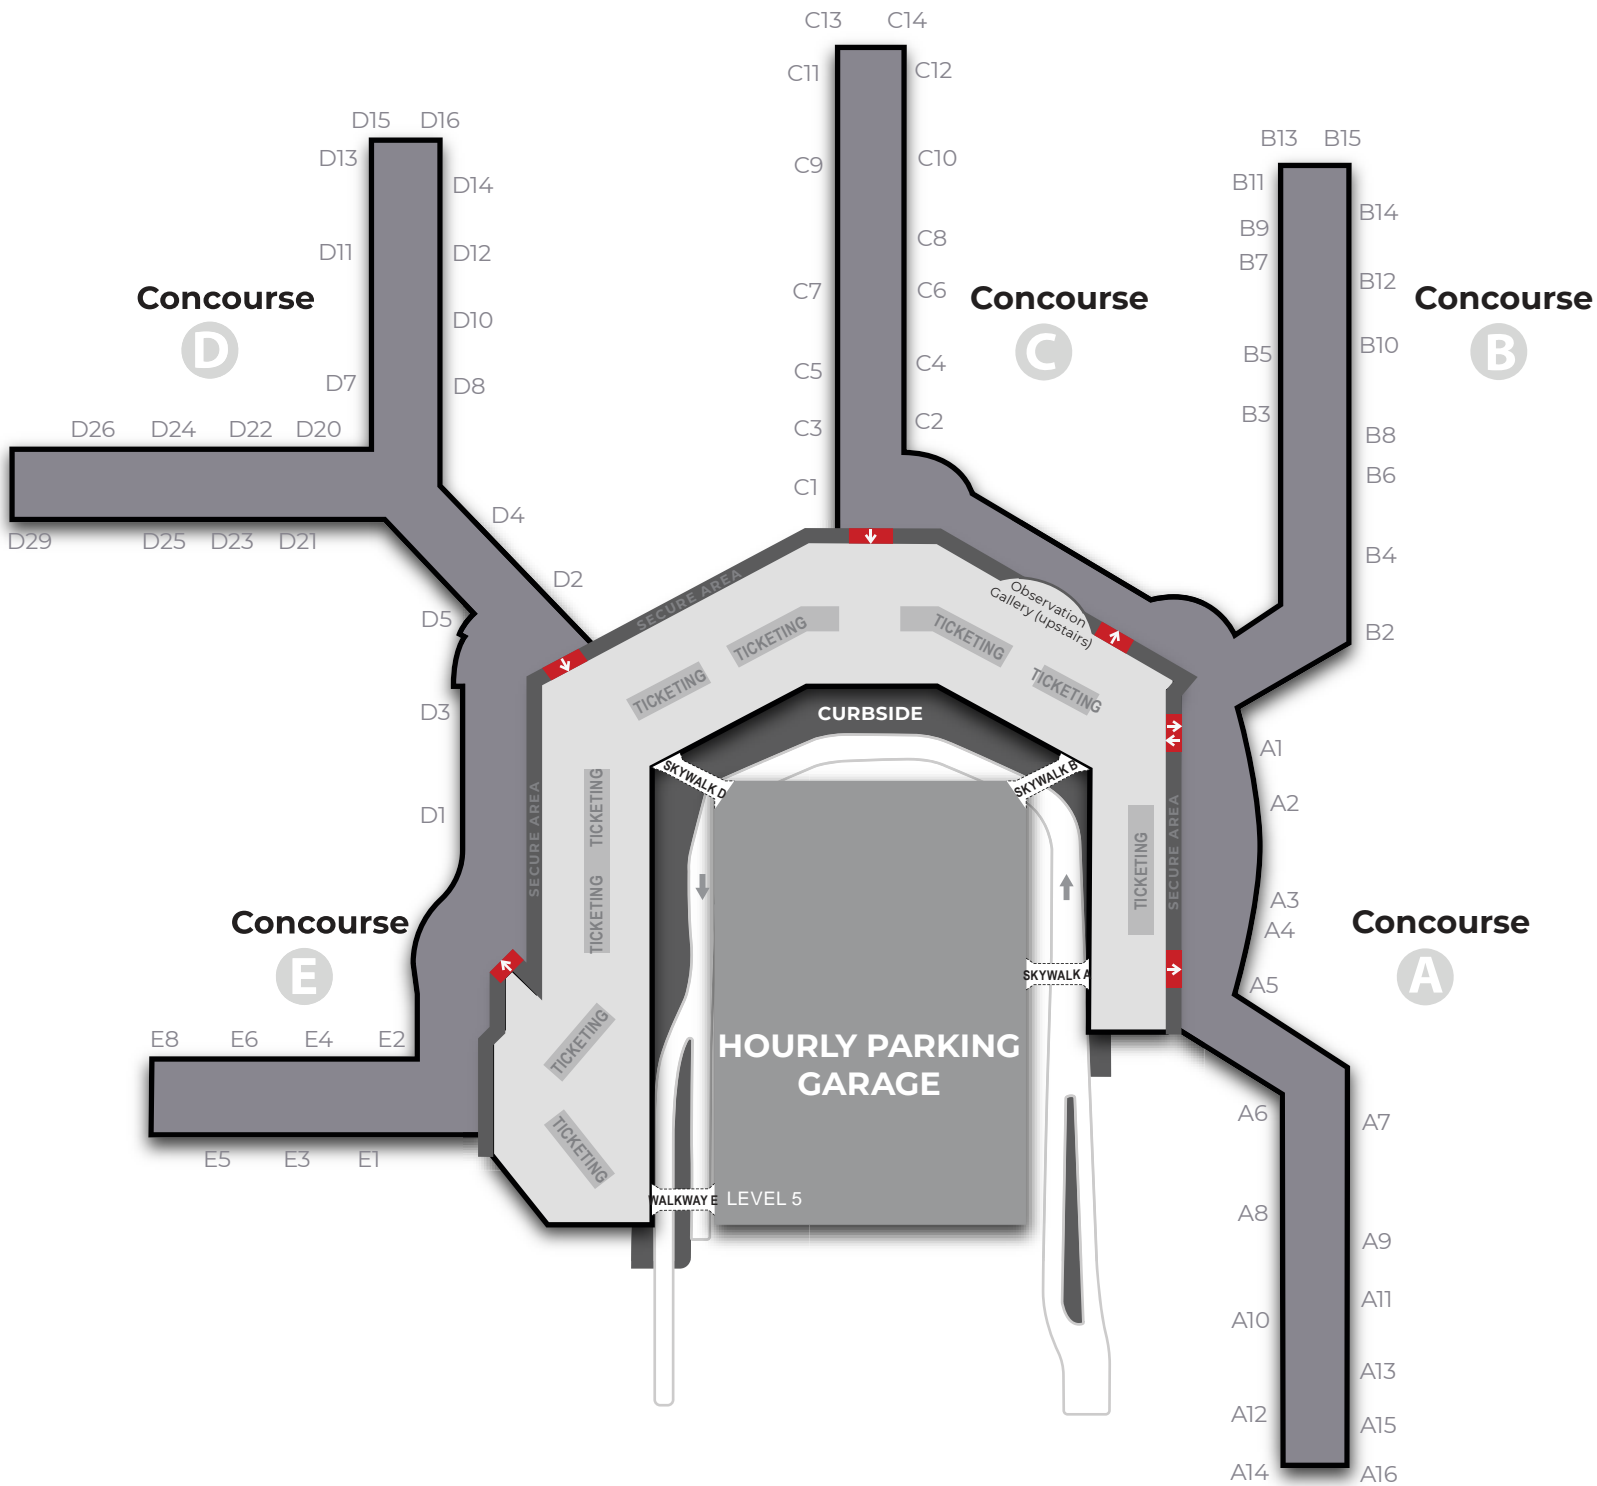

UPPER LEVEL MAP OVERVIEW

MAIN TERMINAL MAP

AIRLINE TICKET COUNTERS	
AC	Air Canada
AMC	Air Mobility Command
AS	Alaska Airlines
G4	Allegiant Air
AA	American Airlines
XP	Avelo Airlines
2T	BermudAir
BA	British Airways
DE	Condor
LF	Contour
CM	Copa Airlines
DL	Delta Air Lines
F9	Frontier Airlines
ICE	Icelandair
OG	PLAY
NK	Spirit Airlines
WN	Southwest Airlines
SY	Sun Country
UA	United Airlines

SERVICES	
	Security Checkpoint / Exit
	Information Desk
	ATM Machine
	Elevator
	Escalator
	Pet Relief Area
	Lost & Found
	M&T Bank
	Mailbox
	Federal Express
	Pet Relief Area
	Nursing Station
	Lightrail Station
	Video Relay Service
	Vending Machine

**HOURLY PARKING
GARAGE**

LEVEL 5

CONCOURSE A/B/C MAP

SERVICES	
	Security Checkpoint
	ATM Machine
	Elevator
	Escalator
	Pet Relief Area
	Nursing Station
	Water Refill Station
	Vending Machine
	Shoe Shine

CONCOURSE D/E MAP

SERVICES

-  Security Checkpoint / Exit
-  ATM Machine
-  Pet Relief Area
-  Nursing Station
-  Water Refill Station
-  Escalator
-  Vending Machine
-  ROAM Fitness
-  Children's Play Area