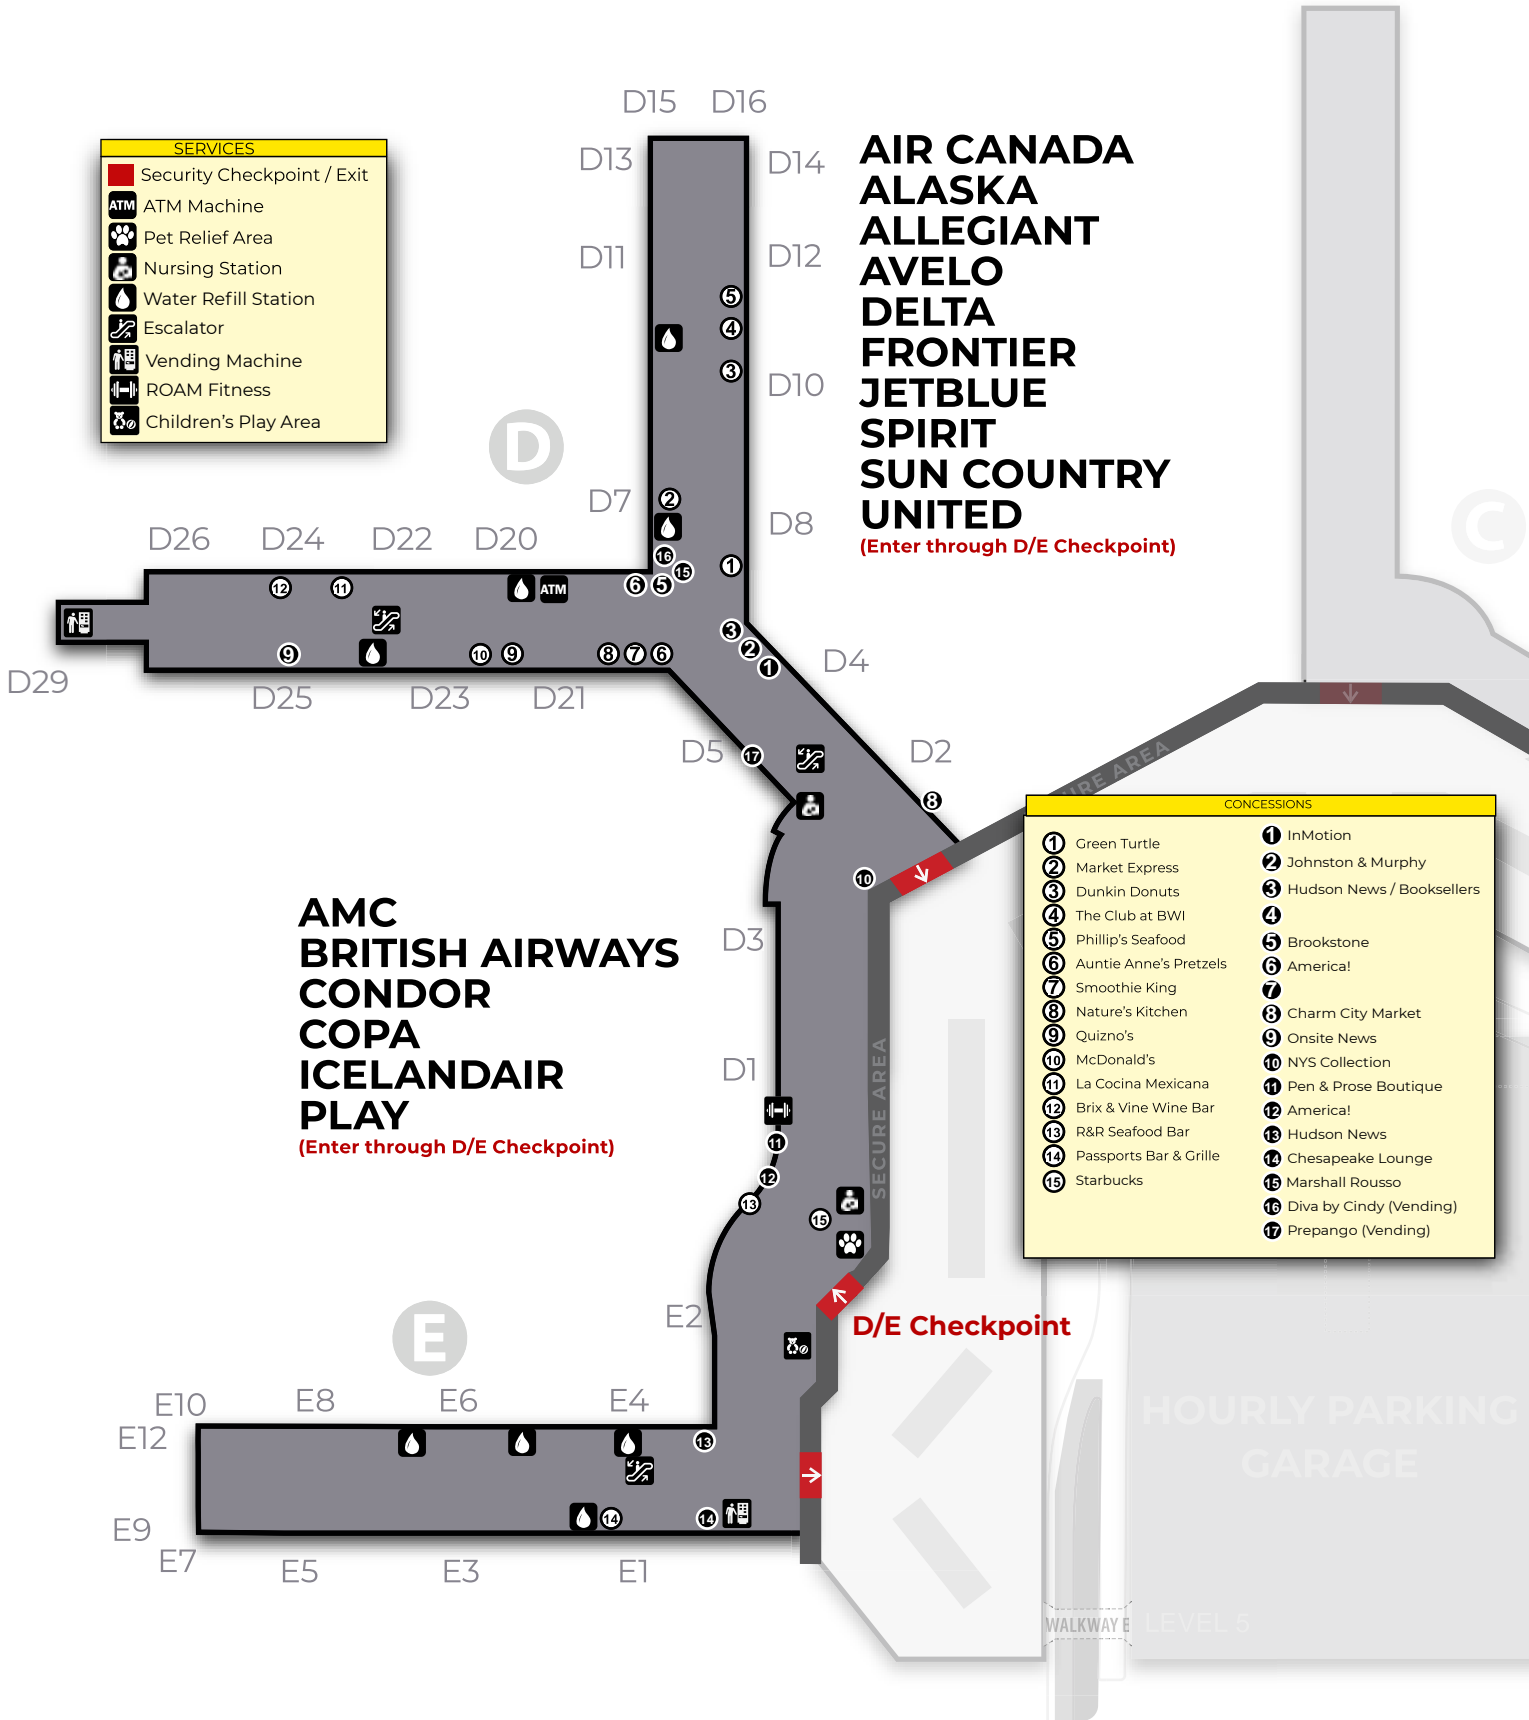

SERVICES	
	Security Checkpoint / Exit
	Information Desk
	ATM Machine
	Elevator
	Escalator
	Pet Relief Area
	Lost & Found
	M&T Bank
	Mailbox
	Federal Express
	Pet Relief Area
	Nursing Station
	Lightrail Station
	Video Relay Service
	Vending Machine

HOURLY PARKING GARAGE

LEVEL 5

CONCOURSE A/B/C MAP

SERVICES

-  Security Checkpoint
-  ATM Machine
-  Elevator
-  Escalator
-  Pet Relief Area
-  Nursing Station
-  Water Refill Station
-  Vending Machine

CONCESSIONS	
1 R&R Seafood Bar	1 Hudson News
2 Tony & Benny's Pizza	2 Americal
3 Potbelly Sandwich Works	3 InMotion
4 Gachi Sushi	4 Marika
5 Auntie Anne's Pretzels/Cinnabon	5 Socks Express
6	6 Sunglass Hut
7	7 Fashion Spa House
8 Martini	8 M.A.C. Cosmetics
9 Flying Dog Brewery	9 The Body Shop
10 Mayorga Coffee	10 White House Black Market
11 Nalley Fresh	11 Pandora
12 Arby's	12 Everything Blings
13 Chipotle	13 Farmer's Market
14 McDonald's	14 Hudson News
15 Leann Chin	15 Tech Showcase
16 Chick-fil-A	16 Onsite News
17 Pinkberry	17 NYS Collection
18 Jamba Juice	18 Marshall Rouso
19 Auntie Anne's Pretzels	19 Drama MaMa Bookshop
20 Zona Cocina	20 Abrin Fashion House
21 Starbucks	21 Zoom Systems
22 Subway	22 ZAAF
23 Ledo Pizza	23 Tumi
24	24 Kieh's
25	25 Fran's Organic Bodycare
26 Gachi House of Sushi	26 Onsite News
27 Obycki's	27 Stellar News
28 Dunkin Donuts / Baskin Robbins	28 Minute Suites
29 Silver Diner	29 District Market
30 The Firkin & Flyer	
31 Rita's Italian Ice	
32 Qdoba	
33 Einstein's Bagels	
34 Harbor Grille	
35 Kraze Burger	
36	
37 Miss Shirley's	

CONCOURSE D/E MAP

SERVICES	
	Security Checkpoint / Exit
	ATM Machine
	Pet Relief Area
	Nursing Station
	Water Refill Station
	Escalator
	Vending Machine
	ROAM Fitness
	Children's Play Area

**AIR CANADA
ALASKA
ALLEGIANT
AVELO
DELTA
FRONTIER
JETBLUE
SPIRIT
SUN COUNTRY
UNITED**
(Enter through D/E Checkpoint)