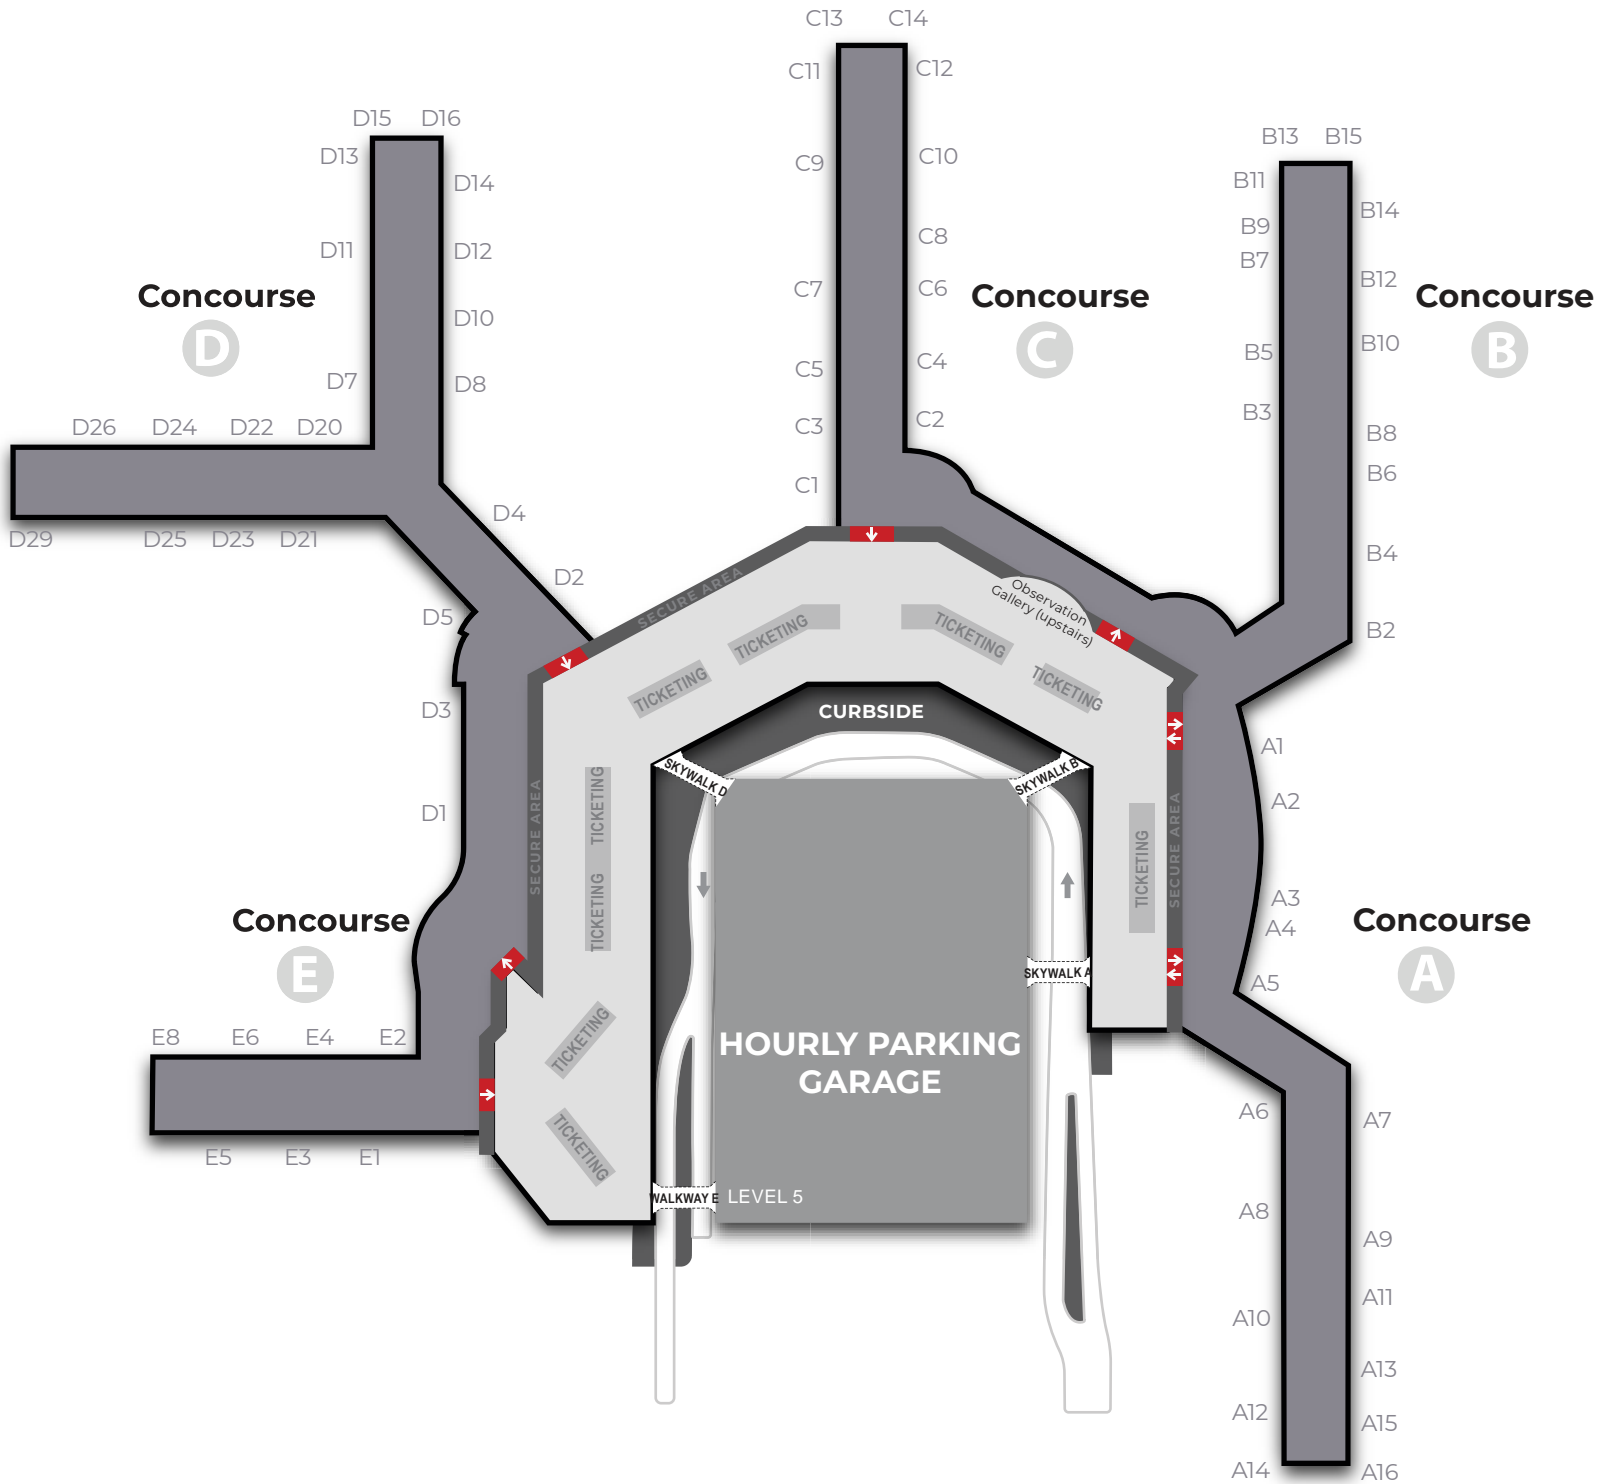

UPPER LEVEL MAP OVERVIEW