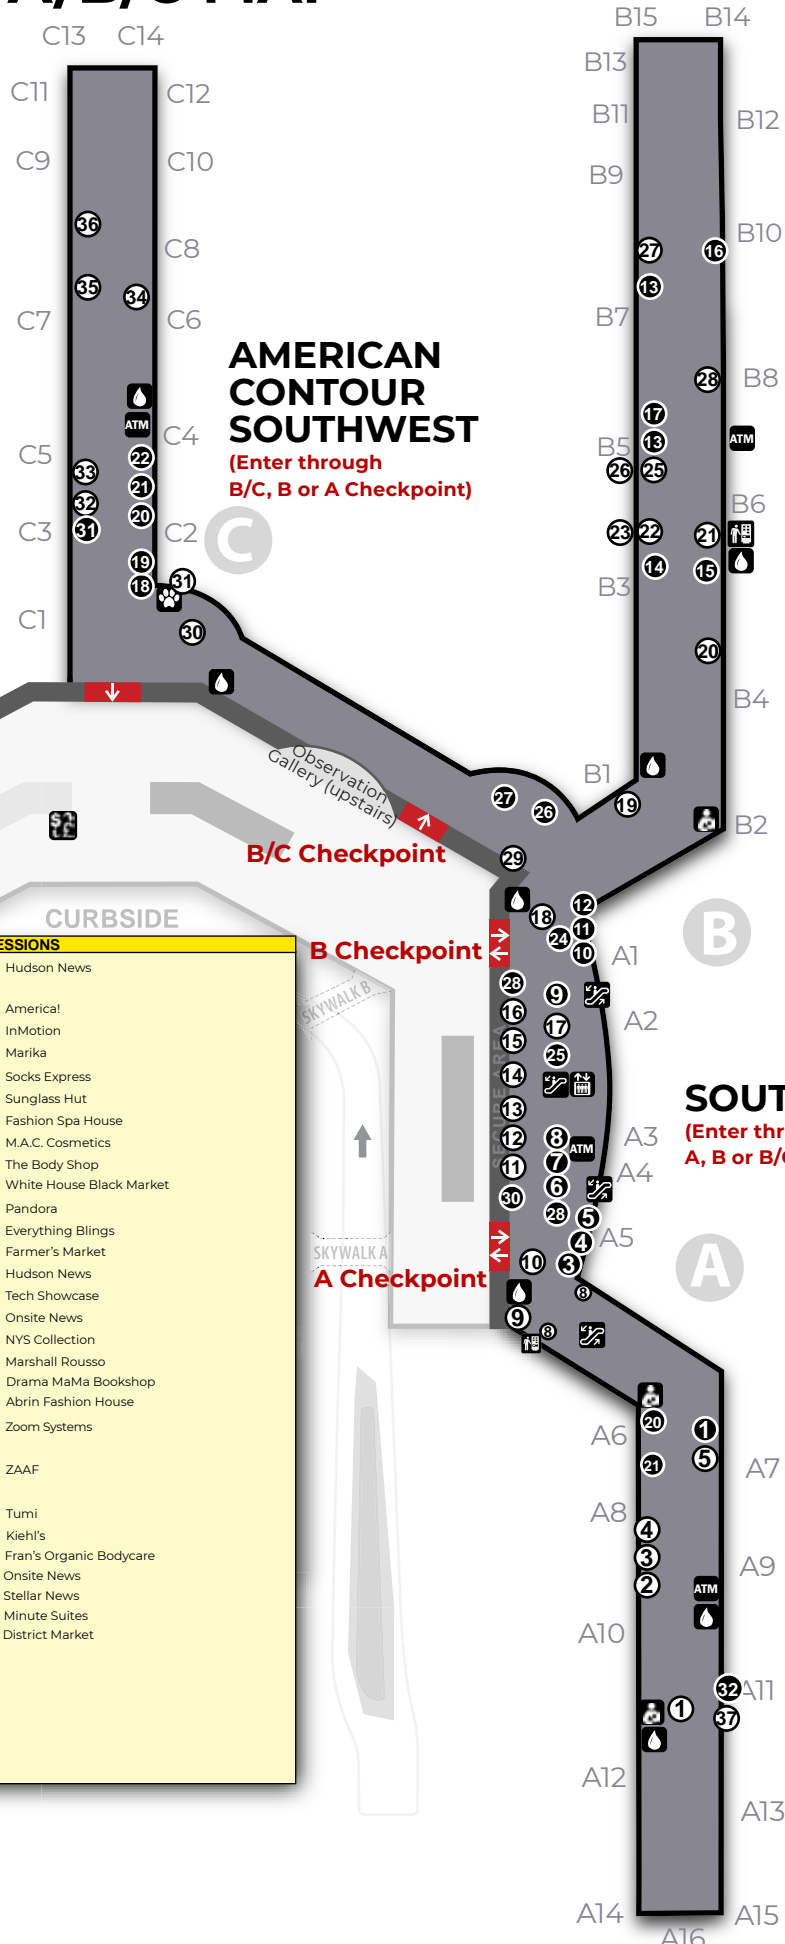

UPPER LEVEL MAP OVERVIEW

MAIN TERMINAL MAP

AIRLINE TICKET COUNTERS	
AC	Air Canada
AMC	Air Mobility Command
AS	Alaska Airlines
G4	Allegiant Air
AA	American Airlines
XP	Avelo Airlines
BA	British Airways
DE	Condor
LF	Contour
CM	CopaAirlines
DL	Delta Airlines
F9	Frontier Airlines
ICE	Icelandair
B6	jetBlue
OG	PLAY
NK	Spirit Airlines
WN	Southwest Airlines
SY	Sun Country
UA	United Airlines

B Checkpoint

SOUTHWEST
(Enter through A, B or C Checkpoint)

A Checkpoint

CONCESSIONS	
①	Ledo Pizza
②	Dunkin Donuts
③	Starbucks
④	Brother's BBQ Pitstop
⑤	Sky Azure Bar
①	Hudson News
②	Onsite News
③	Stellar News

HOURLY PARKING GARAGE

LEVEL 5

CONCOURSE A/B/C MAP

SERVICES

-  Security Checkpoint
-  ATM Machine
-  Elevator
-  Escalator
-  Pet Relief Area
-  Nursing Station
-  Water Refill Station
-  Vending Machine

CONCESSIONS	
1 R&R Seafood Bar	1 Hudson News
2 Tony & Benny's Pizza	2 Americal
3 Potbelly Sandwich Works	3 InMotion
4 Gachi Sushi	4 Marika
5 Auntie Anne's Pretzels/Cinnabon	5 Socks Express
6	6 Sunglass Hut
7	7 Fashion Spa House
8 Martini	8 M.A.C. Cosmetics
9 Flying Dog Brewery	9 The Body Shop
10 Mayorga Coffee	10 White House Black Market
11 Nalley Fresh	11 Pandora
12 Arby's	12 Everything Blings
13 Chipotle	13 Farmer's Market
14 McDonald's	14 Hudson News
15 Leann Chin	15 Tech Showcase
16 Chick-fil-A	16 Onsite News
17 Pinkberry	17 NYS Collection
18 Jamba Juice	18 Marshall Rouso
19 Auntie Anne's Pretzels	19 Drama MaMa Bookshop
20 Zona Cocina	20 Abrin Fashion House
21 Starbucks	21 Zoom Systems
22 Subway	22 ZAAF
23 Ledo Pizza	23 Tumi
24	24 Kieh's
25	25 Fran's Organic Bodycare
26 Gachi House of Sushi	26 Onsite News
27 Obycki's	27 Stellar News
28 Dunkin Donuts / Baskin Robbins	28 Minute Suites
29 Silver Diner	29 District Market
30 The Firkin & Flyer	
31 Rita's Italian Ice	
32 Qdoba	
33 Einstein's Bagels	
34 Harbor Grille	
35 Kraze Burger	
36	
37 Miss Shirley's	