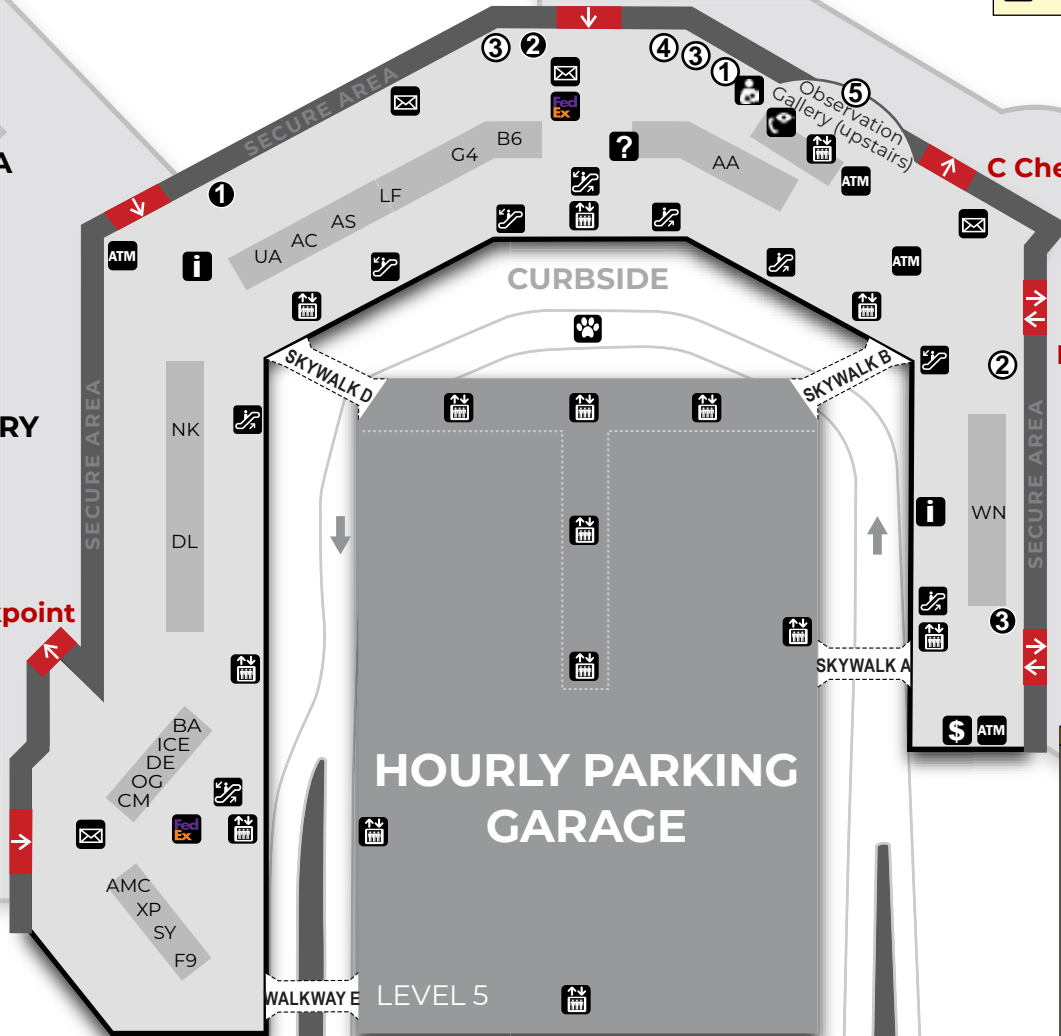

SERVICES	
	Security Checkpoint / Exit
	Information Desk
	ATM Machine
	Elevator
	Escalator
	Pet Relief Area
	Lost & Found
	M&T Bank
	Mailbox
	Federal Express
	Pet Relief Area
	Nursing Station
	Lightrail Station
	Video Relay Service
	Vending Machine

B Checkpoint

SOUTHWEST
(Enter through A, B or C Checkpoint)

A Checkpoint

CONCESSIONS	
①	Ledo Pizza
②	Dunkin Donuts
③	Starbucks
④	Brother's BBQ Pitstop
⑤	Sky Azure Bar
①	Hudson News
②	Onsite News
③	Stellar News

HOURLY PARKING GARAGE

LEVEL 5

CONCOURSE A/B/C MAP

SERVICES

-  Security Checkpoint
-  ATM Machine
-  Elevator
-  Escalator
-  Pet Relief Area
-  Nursing Station
-  Water Refill Station
-  Vending Machine

CONCESSIONS	
1 R&R Seafood Bar	1 Hudson News
2 Tony & Benny's Pizza	2 Americal
3 Potbelly Sandwich Works	3 InMotion
4 Gachi Sushi	4 Marika
5 Auntie Anne's Pretzels/Cinnabon	5 Socks Express
6	6 Sunglass Hut
7	7 Fashion Spa House
8 Martini	8 M.A.C. Cosmetics
9 Flying Dog Brewery	9 The Body Shop
10 Mayorga Coffee	10 White House Black Market
11 Nalley Fresh	11 Pandora
12 Arby's	12 Everything Blings
13 Chipotle	13 Farmer's Market
14 McDonald's	14 Hudson News
15 Leann Chin	15 Tech Showcase
16 Chick-fil-A	16 Onsite News
17 Pinkberry	17 NYS Collection
18 Jamba Juice	18 Marshall Rouso
19 Auntie Anne's Pretzels	19 Drama MaMa Bookshop
20 Zona Cocina	20 Abrin Fashion House
21 Starbucks	21 Zoom Systems
22 Subway	22 ZAAF
23 Ledo Pizza	23 Tumi
24	24 Kieh's
25	25 Fran's Organic Bodycare
26 Gachi House of Sushi	26 Onsite News
27 Obycki's	27 Stellar News
28 Dunkin Donuts / Baskin Robbins	28 Minute Suites
29 Silver Diner	29 District Market
30 The Firkin & Flyer	
31 Rita's Italian Ice	
32 Qdoba	
33 Einstein's Bagels	
34 Harbor Grille	
35 Kraze Burger	
36	
37 Miss Shirley's	