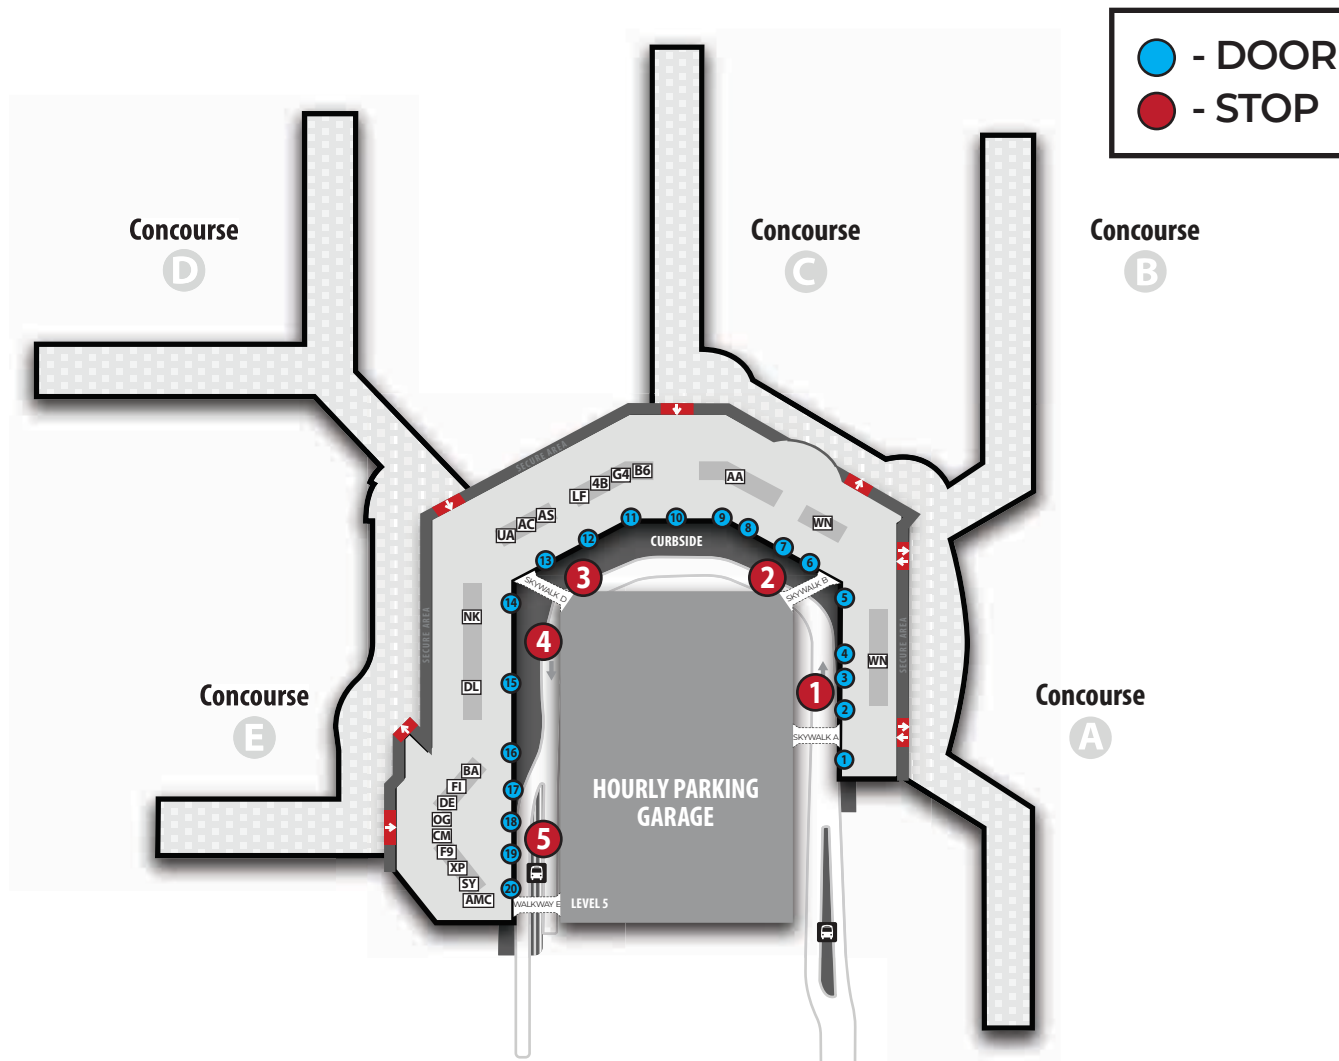

UPPER LEVEL TERMINAL SHUTTLE BUS DROP-OFF LOCATIONS

AIRLINE CODES

- | | |
|----------------------------|------------------------|
| Air Canada - AC | CopaAirlines - CM |
| Air Mobility Command - AMC | Delta - DL |
| Alaska Airlines - AS | Frontier Airlines - F9 |
| Allegiant Air - G4 | IcelandAir - FI |
| American Airlines - AA | jetBlue - B6 |
| Avelo Airlines - XP | Play - OG |
| Boutique - 4B | Southwest - WN |
| British Airways - BA | Spirit - NK |
| Condor - DE | Sun Country - SY |
| Contour - LF | United - UA |

LOWER LEVEL PICK-UP & GROUND TRANSPORTATION STOPS

-  Door
-  Free BWI Parking Lot Shuttle Stops
Daily / Express / Long Term Lots
Amtrak / MARC Train to DC
-  MTA Light Rail Stop
-  Off-Site Parking Shuttle Stops
-  Hotel Courtesy Shuttle Stops
-  Rental Car Facility Shuttle Stops
-  BWI Taxi
-  Ride App Pick-Up (Uber, Lyft)
Upper Level, Anywhere between
doors 5-12.